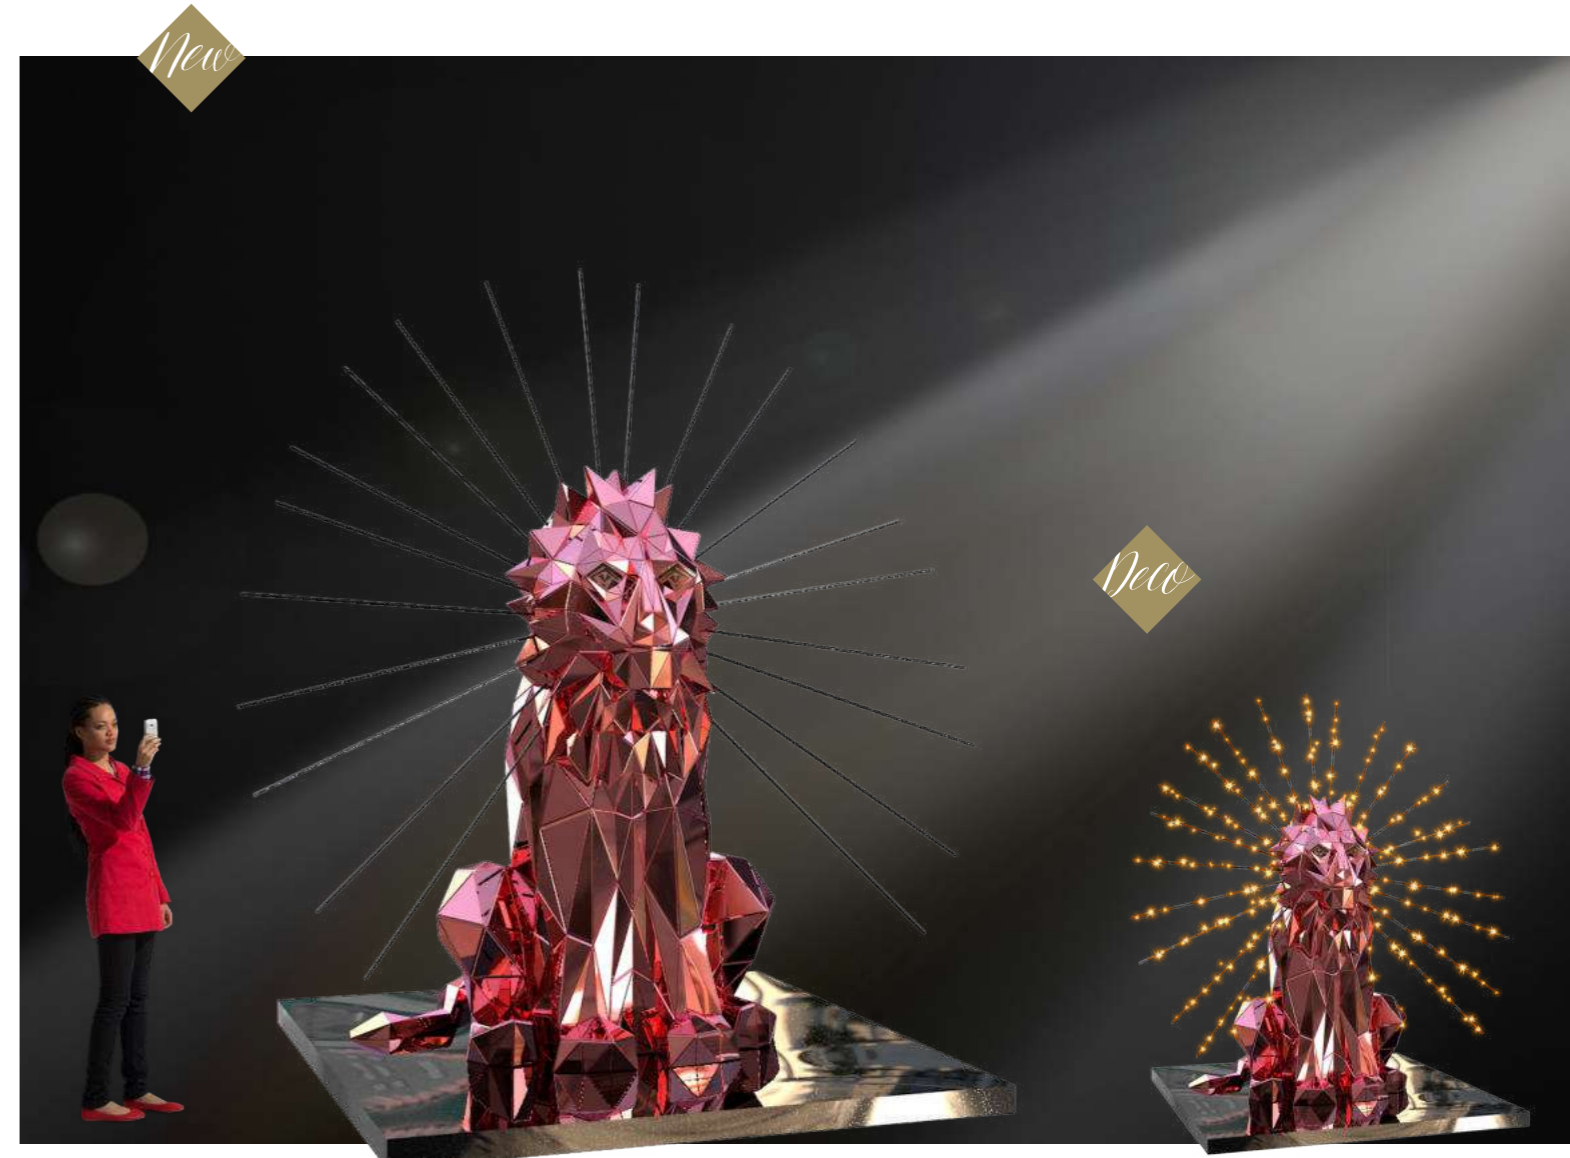

Christmasworld Frankfurt - Germany

Shanghai - China

Kaunas - Lithuania

We proudly present
**CRYSTALLINE
SERIES**

Christmasworld Frankfurt - Germany

Crystalline Lion

Lion

680-679 |   | ~300 x 324 x 230 cm | ~160 kg | ~ 600 W