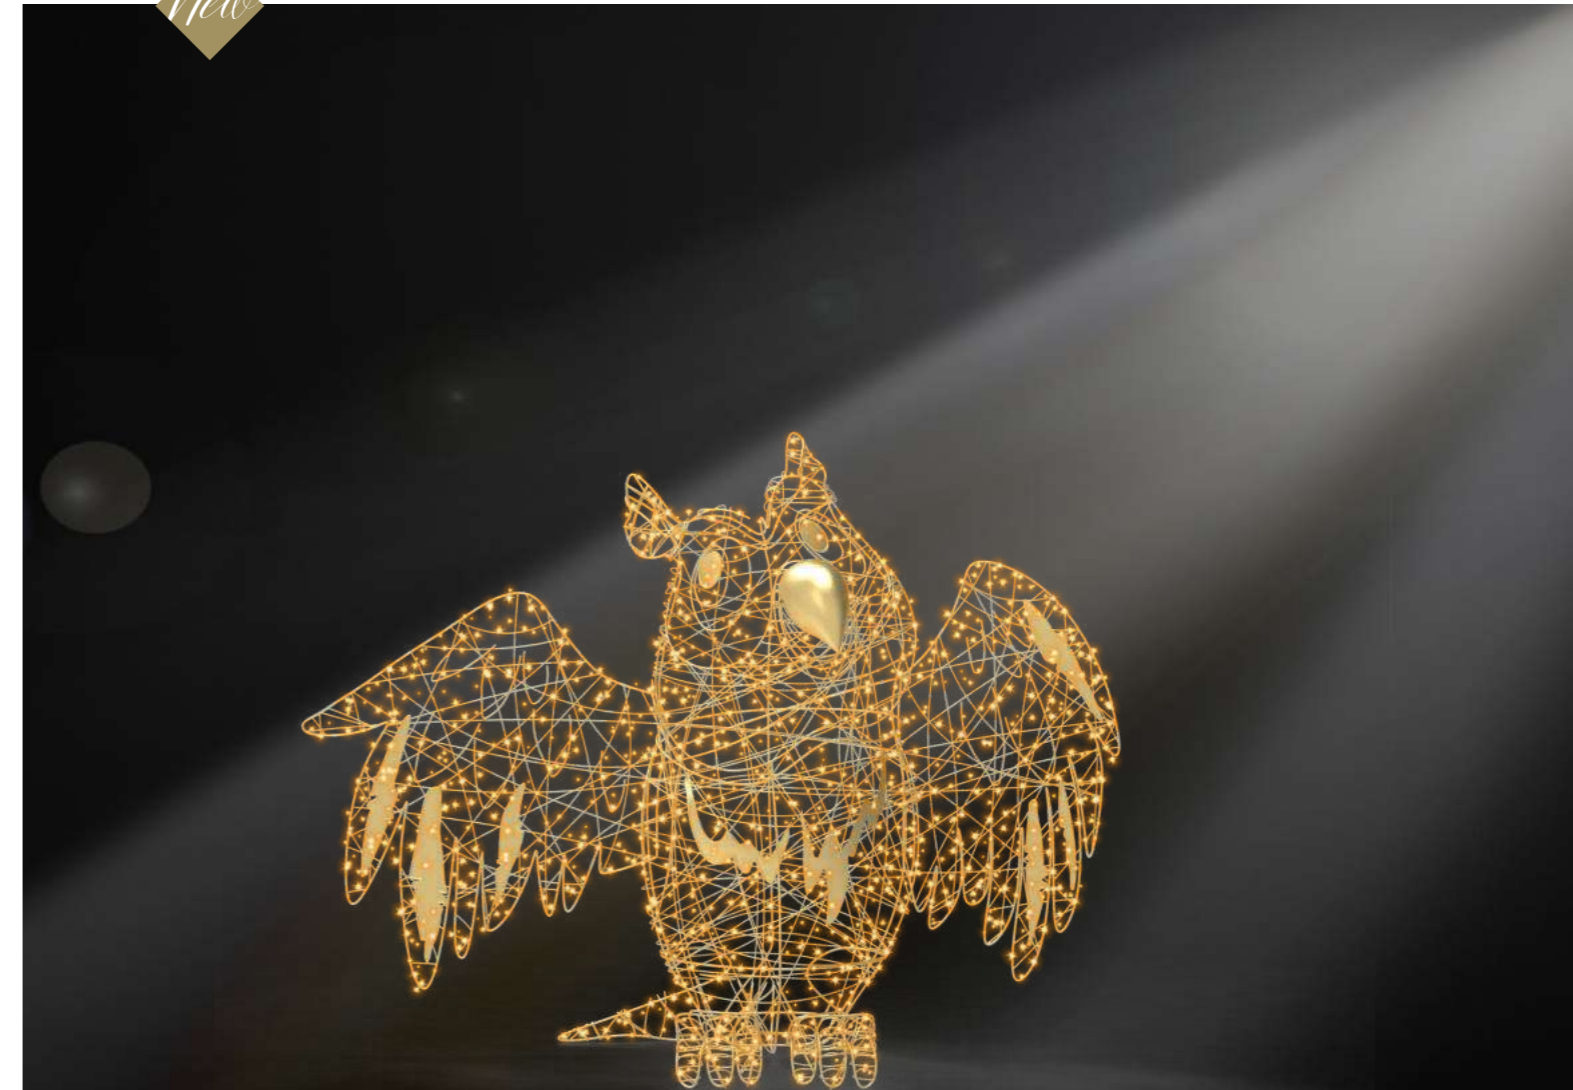

 Including / Inklusive QuickFix™ 36V Power Supply

New

Owl Archibald

Owl Archibald
620-720 |  | ~325 x 250 x 125 cm | ~50 kg | ~43 W

info

 Construction Colour gold / Konstruktionsfarbe Gold

 Including / Inklusive QuickFix™ 36V Power Supply