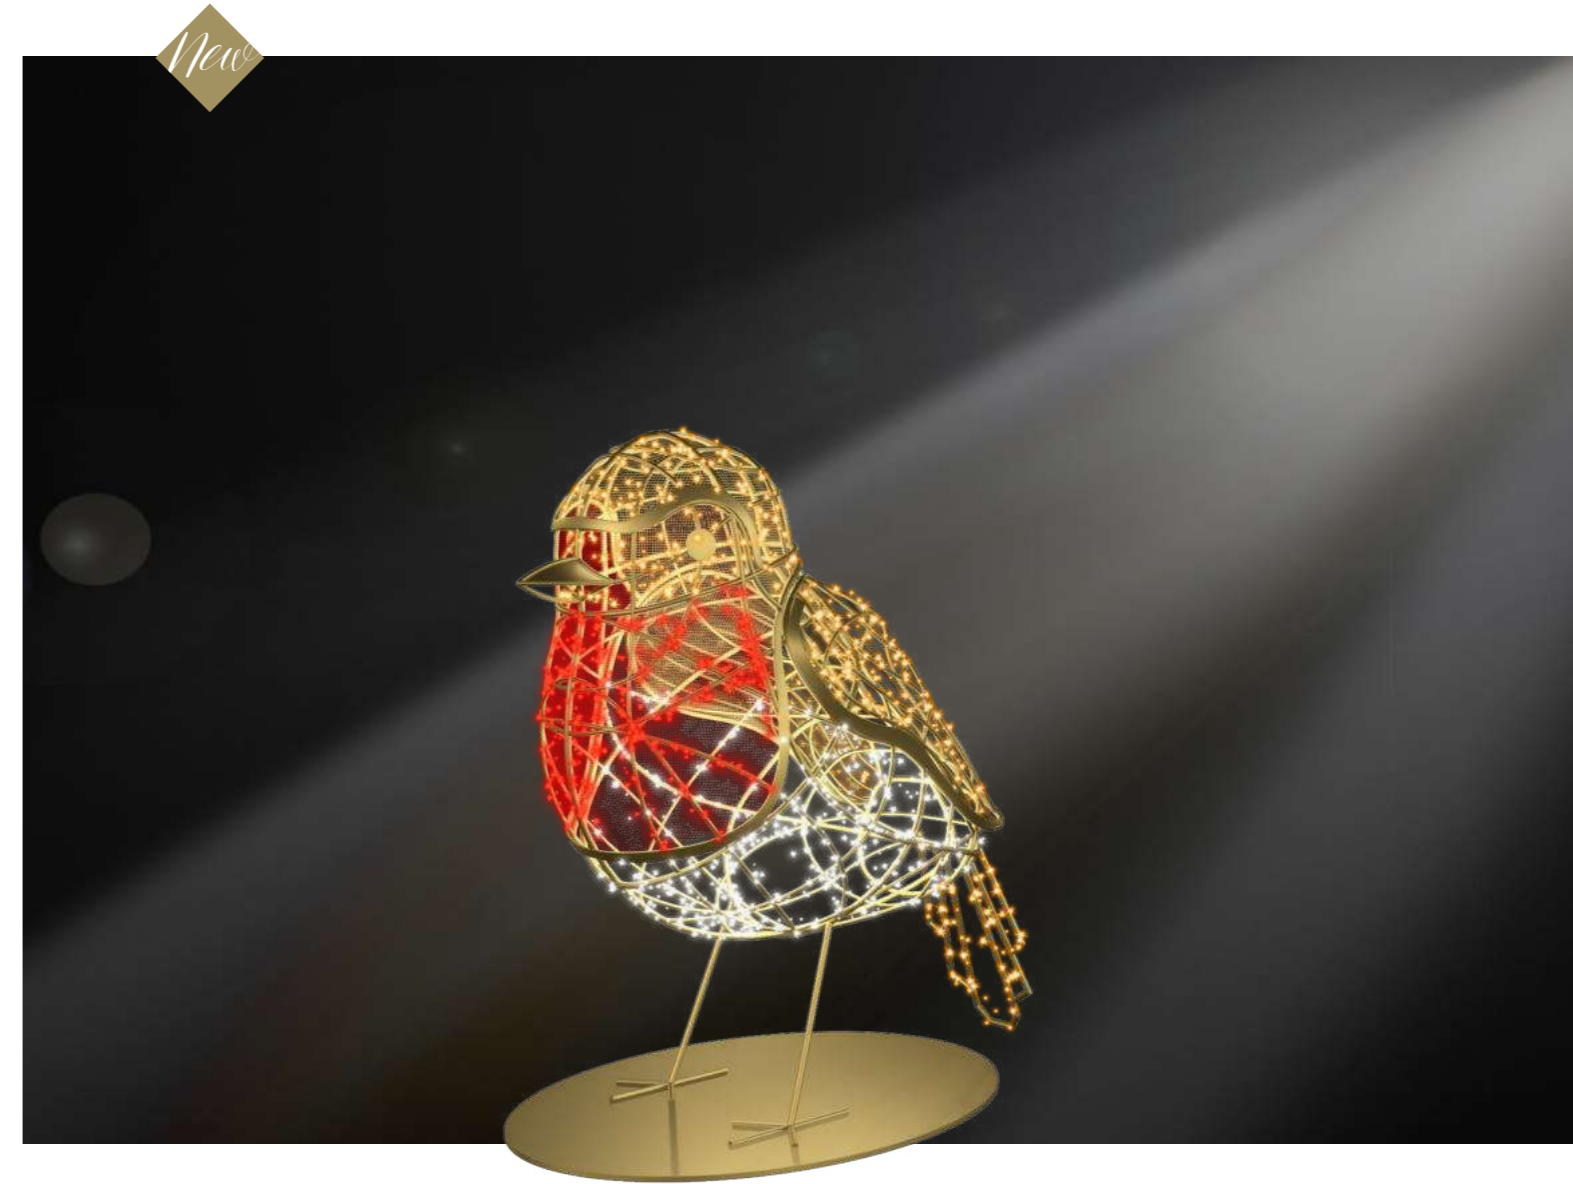

Robin

680-727 | LED | ~120 x 121 x 70 cm | ~47 kg | ~27 W

info

Construction Colour gold / Konstruktionsfarbe Gold

Including / Inklusive QuickFix™ 36V Power Supply

Mesh material included / Netzstoff eingearbeitet