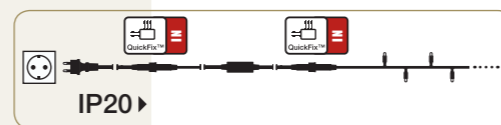

Motifs are delivered like this:
So werden Motive ausgeliefert:

Accessories to order seperately / *Zubehör seperat bestellen*

QuickFix™
Main Connector
003-002

QuickFix™
Extension 3
003-106

QuickFix™ 3+
without Plug

QuickFix™
Main Connector
007-012

QuickFix™
Extension 1
007-104

QuickFix™
without Plug

QuickFix™
Main Connector
001-012

QuickFix™
Extension 3
001-106

QuickFix™
without Plug

QuickFix™
Main Connector
003-002

QuickFix™
Extension 3
003-106

QuickFix™ 3+
Power Supply
without Plug

QuickFix™
Main Connector
003-002

QuickFix™
Extension 3
003-106

QuickFix™
without Plug
without Power Supply