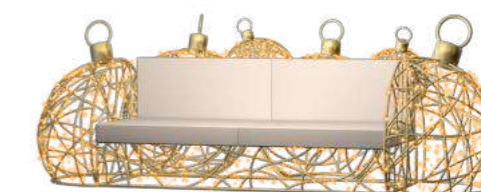

Struct Furniture

Struct Chair / Indoor

680-112 | ~145 x 180 x 140 cm | ~40 kg | ~35 W

Struct Chair with Stool / Indoor

680-113 | ~145 x 180 x 200 cm | ~51 kg | ~42 W

Struct Hanging Chair / Indoor (max 1 Person)

680-114 | ~125 x 160 x 85 cm | ~28 kg | ~14 W

Struct Sofa / Indoor

680-111 | ~360 x 130 x 175 cm | ~80 kg | ~92 W

Struct Table / Indoor

680-115 | ~119 x 57 x 119 cm | ~38 kg | ~14 W

Info

Construction Colour gold / Konstruktionsfarbe Gold

Including / Inklusive QuickFix™ 36V Power Supply

Without deco baubles and deco pillows / Ohne Dekokugeln und Dekopölster

680-115 with glass plate / 680-115 mit Glasplatte

Including Sit Cushion beige / Inklusive beige Sitzpölster