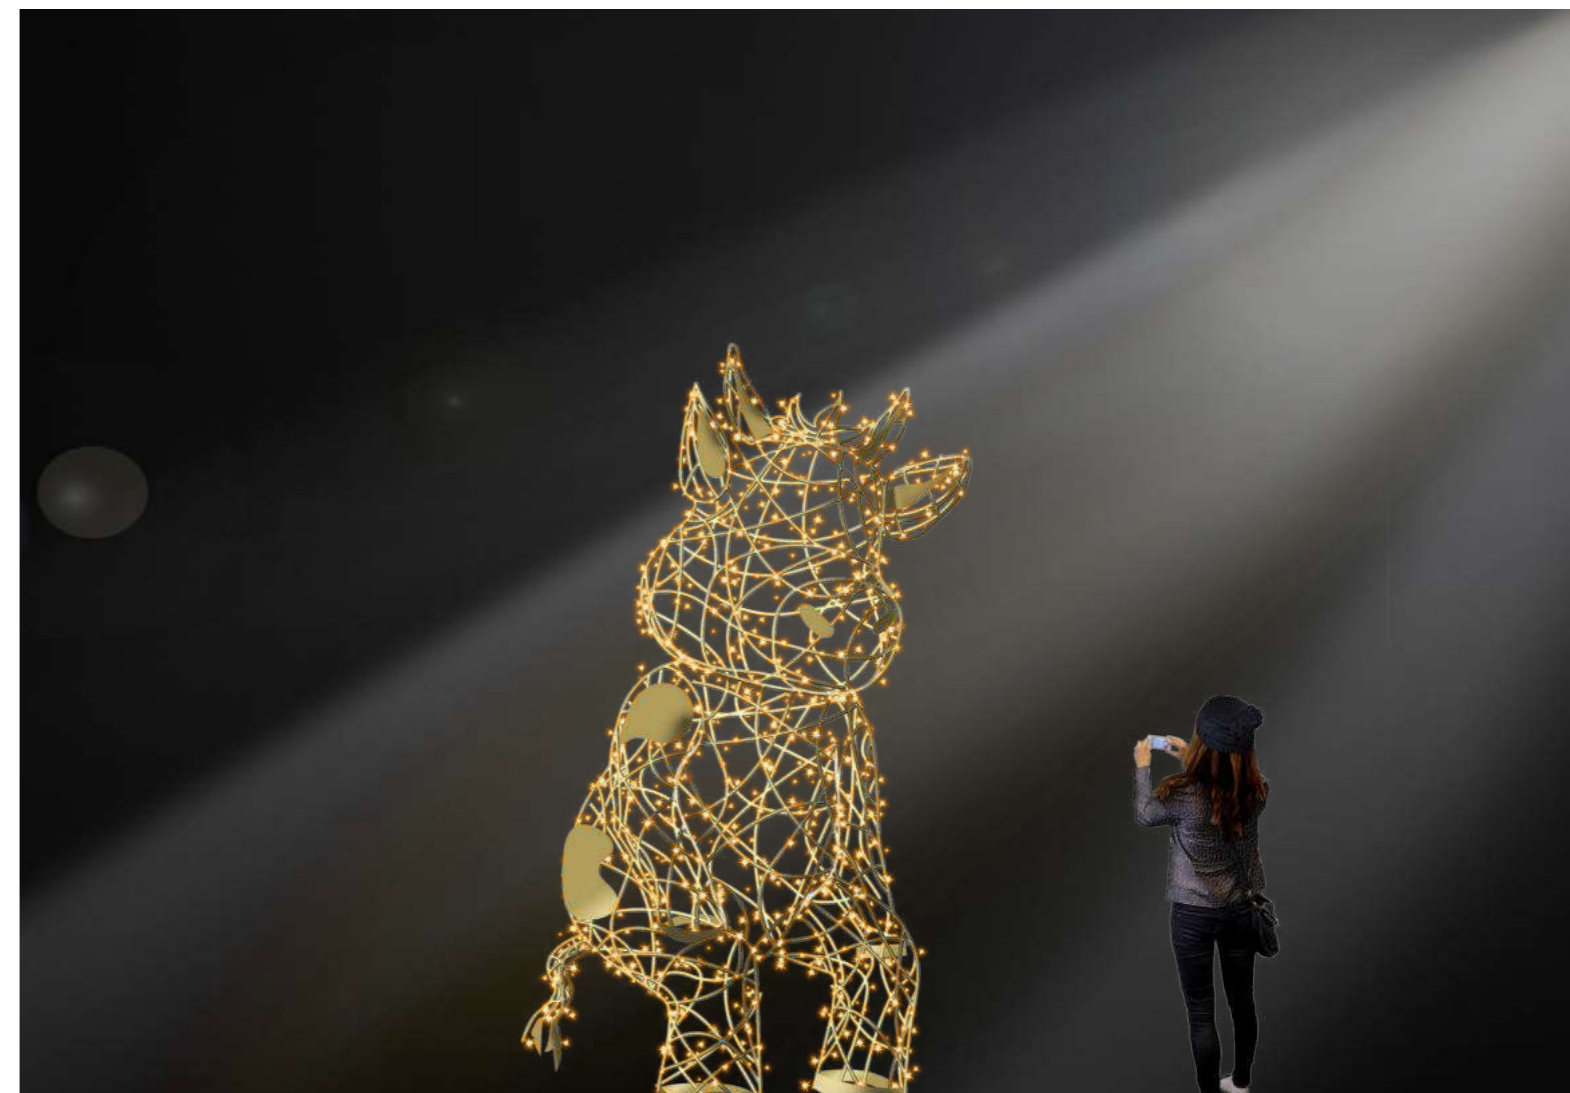

Cute Cow

Cute Cow

680-560 | | ~171 x 270 x 150 cm | ~80 kg | ~174 W

Cute Bench

680-631 | | ~250 x 45 x 55 cm | ~67 kg

info

Construction Colour gold / Konstruktionsfarbe Gold

Including / Inklusive QuickFix™ 36V Power Supply