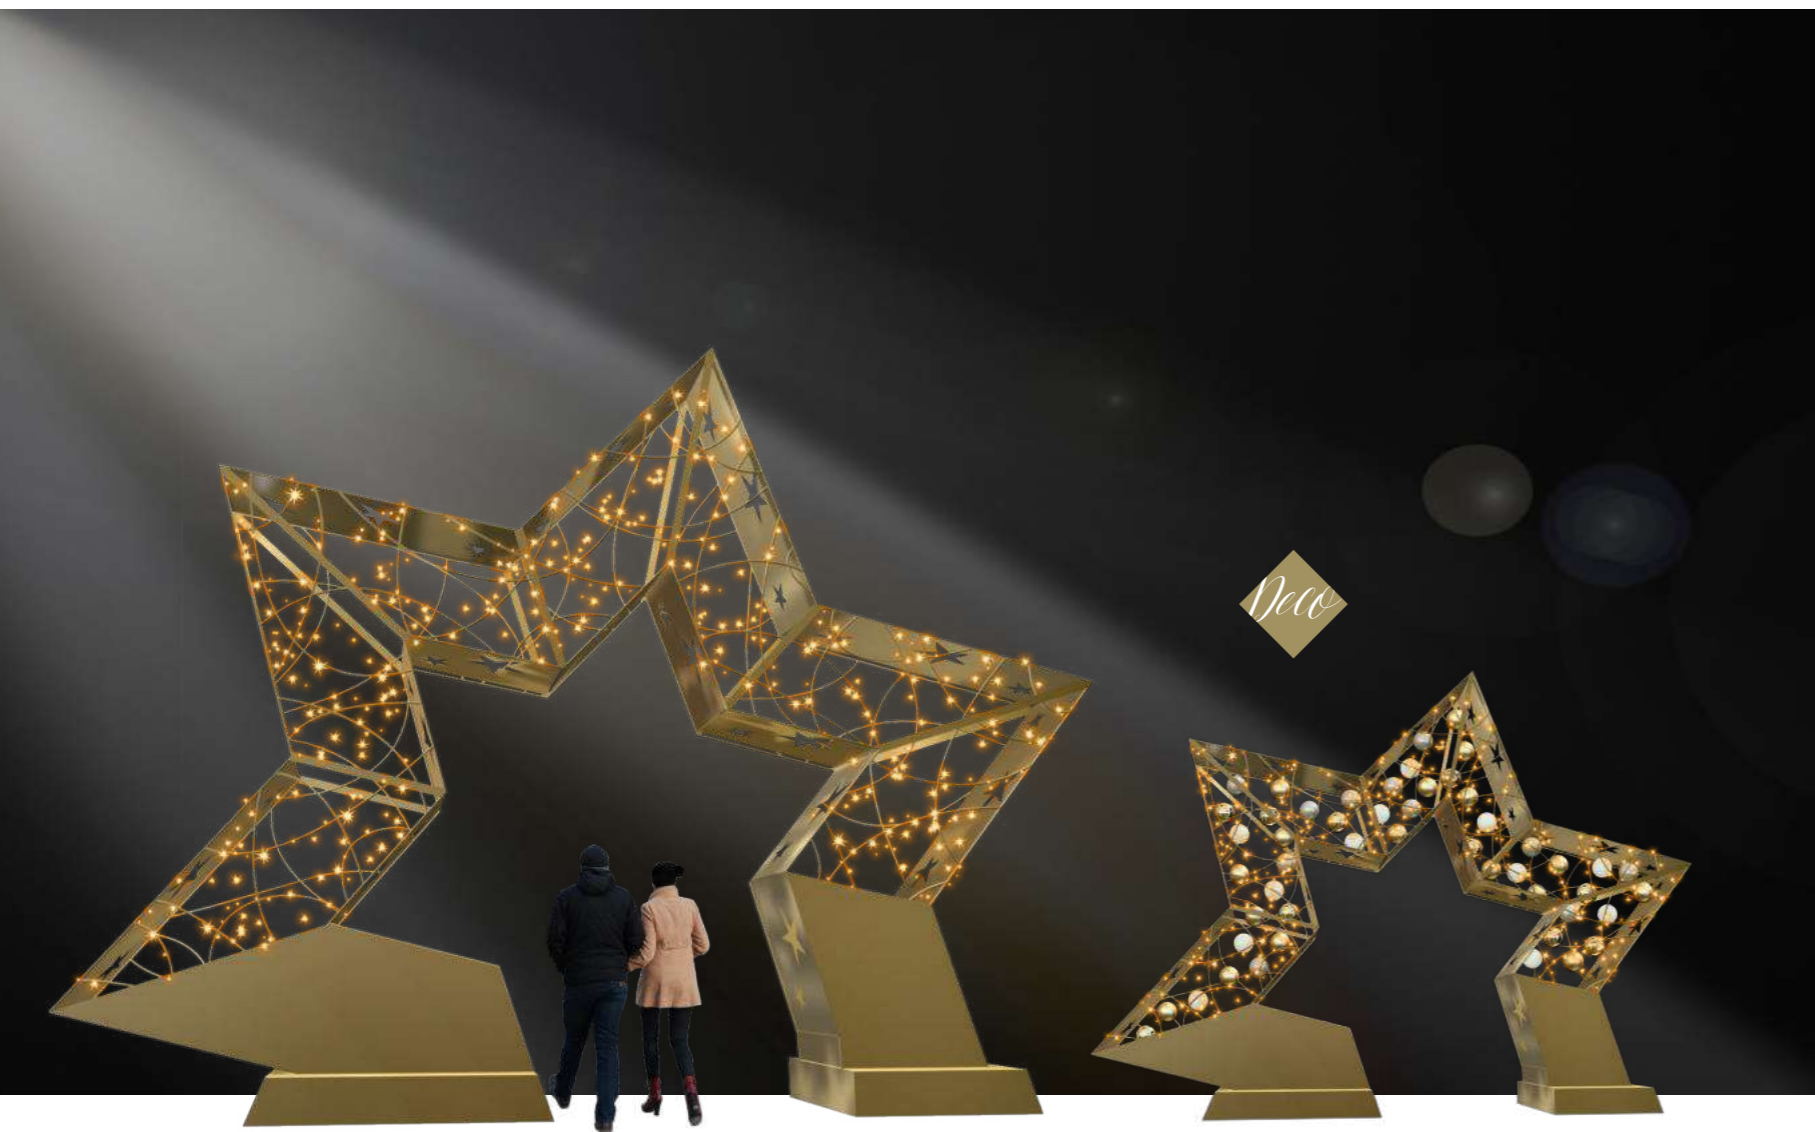

Stargate

Stargate
680-573 | LED | ~650 x 490 x 120 cm | ~360 kg | ~232 W

info

Construction Colour gold / Konstruktionsfarbe Gold

Including / Inklusive QuickFix™ 36V Power Supply

Without deco baubles / Ohne Dekokugeln

New

Decoration Proposal / Dekovorschlag
Baubles / Kugeln

12 x	Ø 12 cm	white glossy
11 x	Ø 12 cm	pearl opal
10 x	Ø 12 cm	champagner glossy
17 x	Ø 12 cm	gold matt

Gifts Photopoint

Walk Through Gift
680-615 | LED | ~200 x 400 x 200 cm | ~120 kg | ~26 W

info

Construction Colour gold / Konstruktionsfarbe Gold

Including / Inklusive QuickFix™ 36V Power Supply