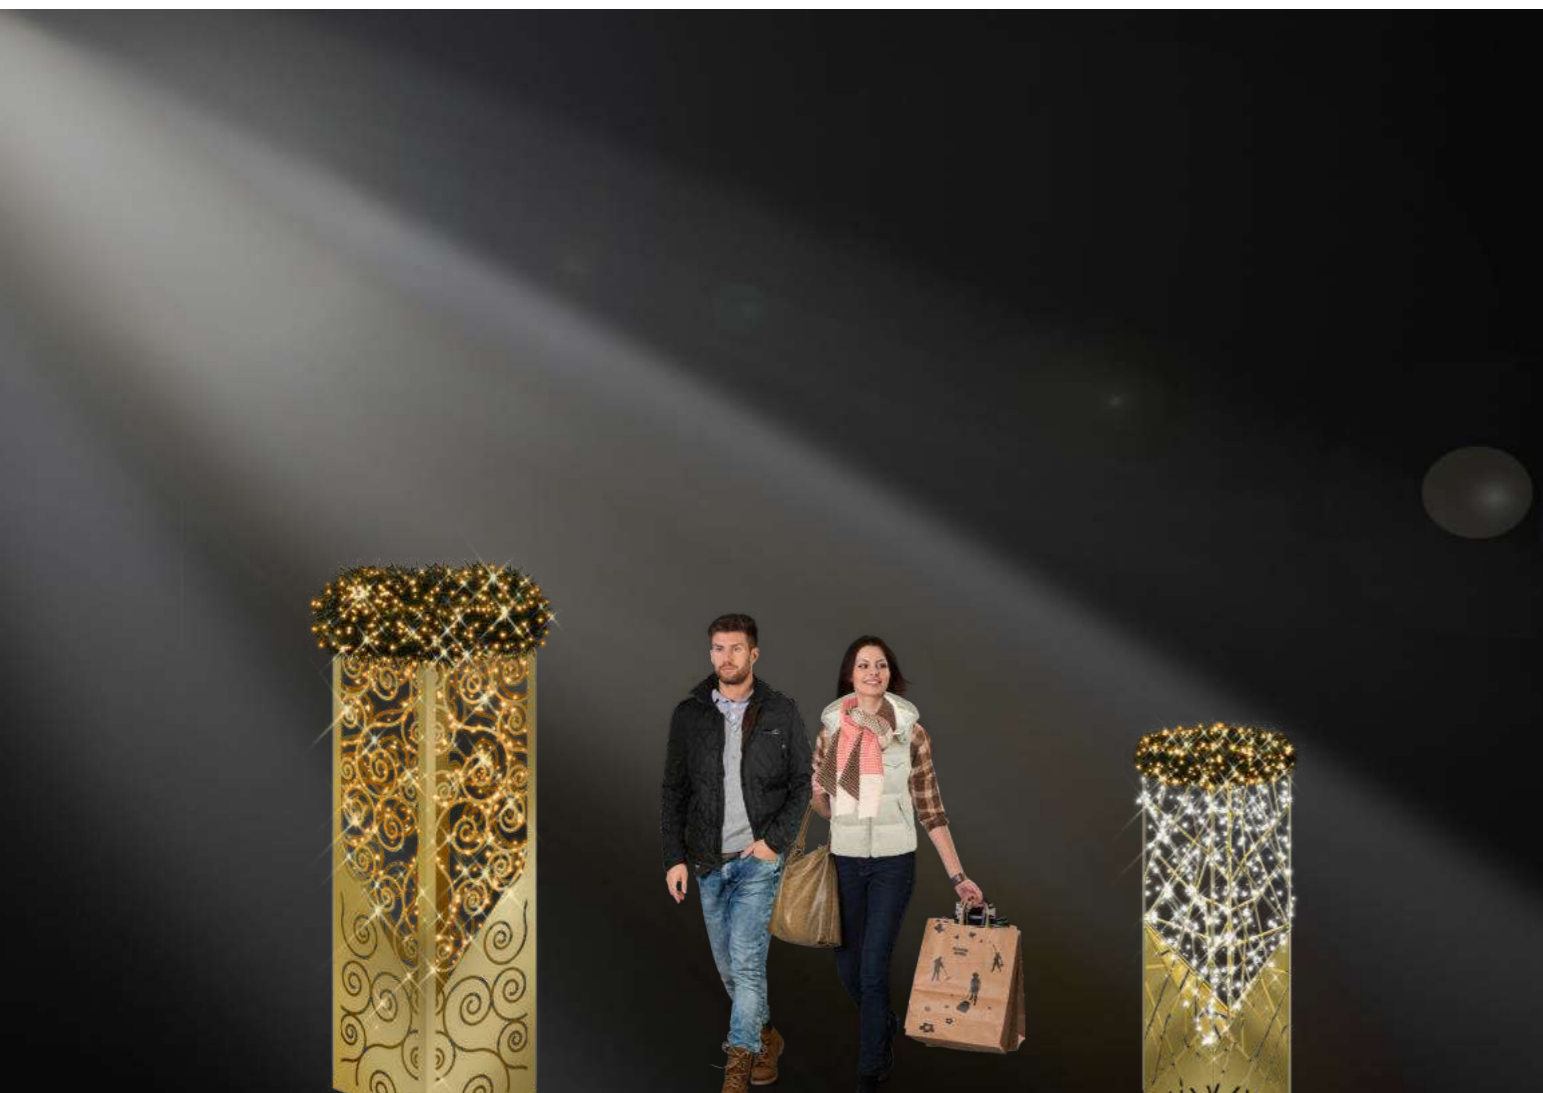

680-111

Vases

Vase Traditional

680-117 | LED | ~80 x 220 x 80 cm | ~35 kg | ~39 W

Vase Modern

680-116 | LED | ~75 x 152 x 75 cm | ~23 kg | ~33 W

info

Construction Colour gold / Konstruktionsfarbe Gold