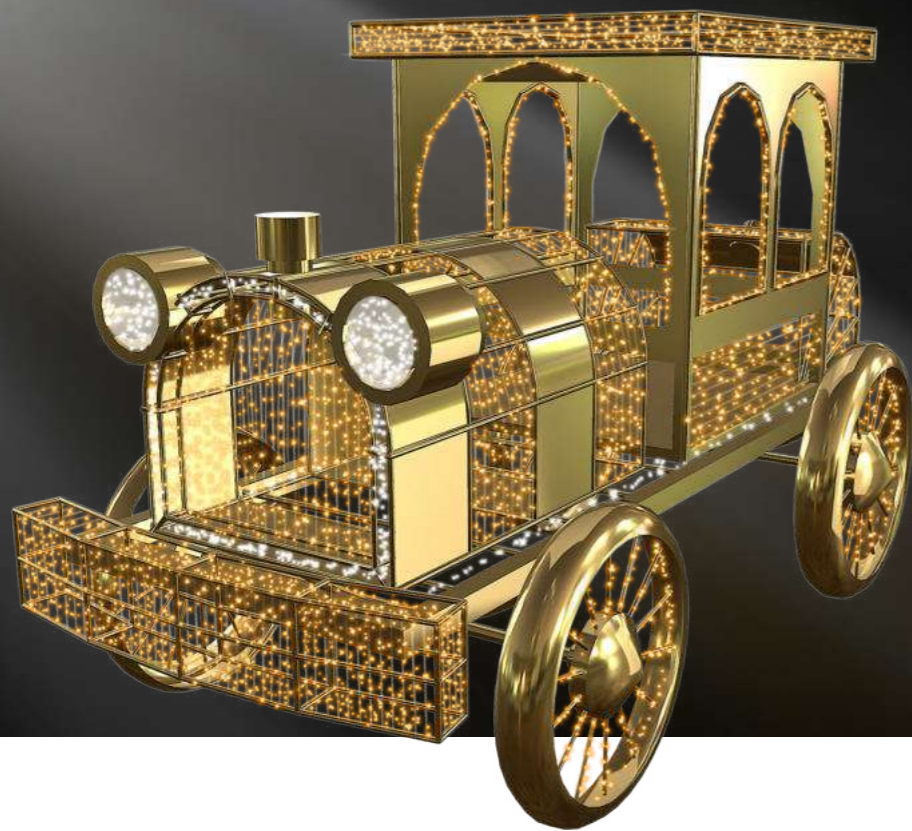

New

Photopoint Wagon

Photopoint Wagon
620-671 | LED | ~627 x 280 x 206 cm | ~393 kg | ~123 W

info
Construction Colour gold / Konstruktionsfarbe Gold
Including / Inklusive QuickFix™ 36V Power Supply

New

Santa Car