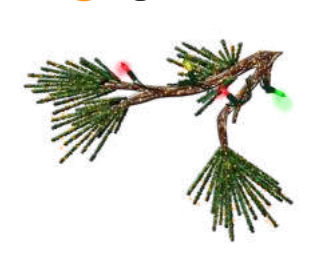

Including / Inklusive QuickFix™ 36V Power Supply

Branch with Pinecone

Branch with lights

We proudly present
**GLORIOUS
ANGELS**

Angel Anima

Anima
680-238 |    | ~260 x 630 x 240 cm | ~61 kg | ~110 W

info
 Including / Inklusive QuickFix™ 36V Power Supply