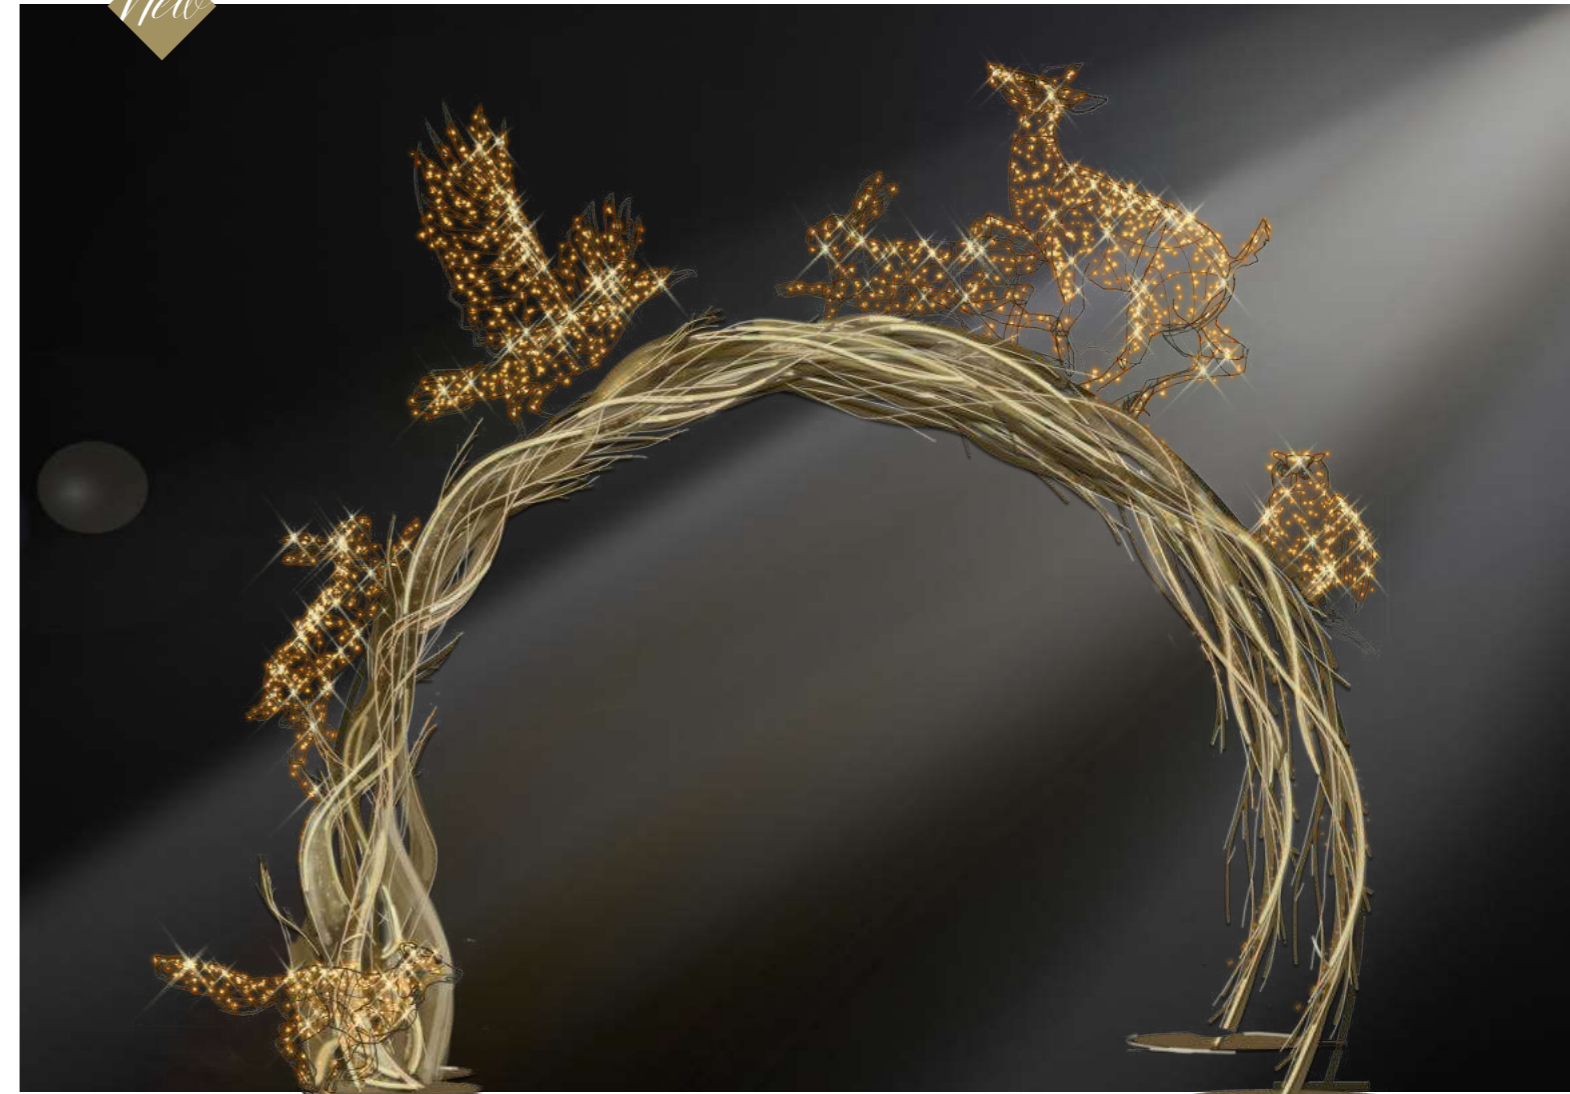

Magical Arch

Magical Arch 1

680-667 | LED | ~580 x 485 x 280 cm | ~350 kg | ~122 W

info

Construction Colour gold / Konstruktionsfarbe Gold

Including / Inklusive QuickFix™ 36V Power Supply

New