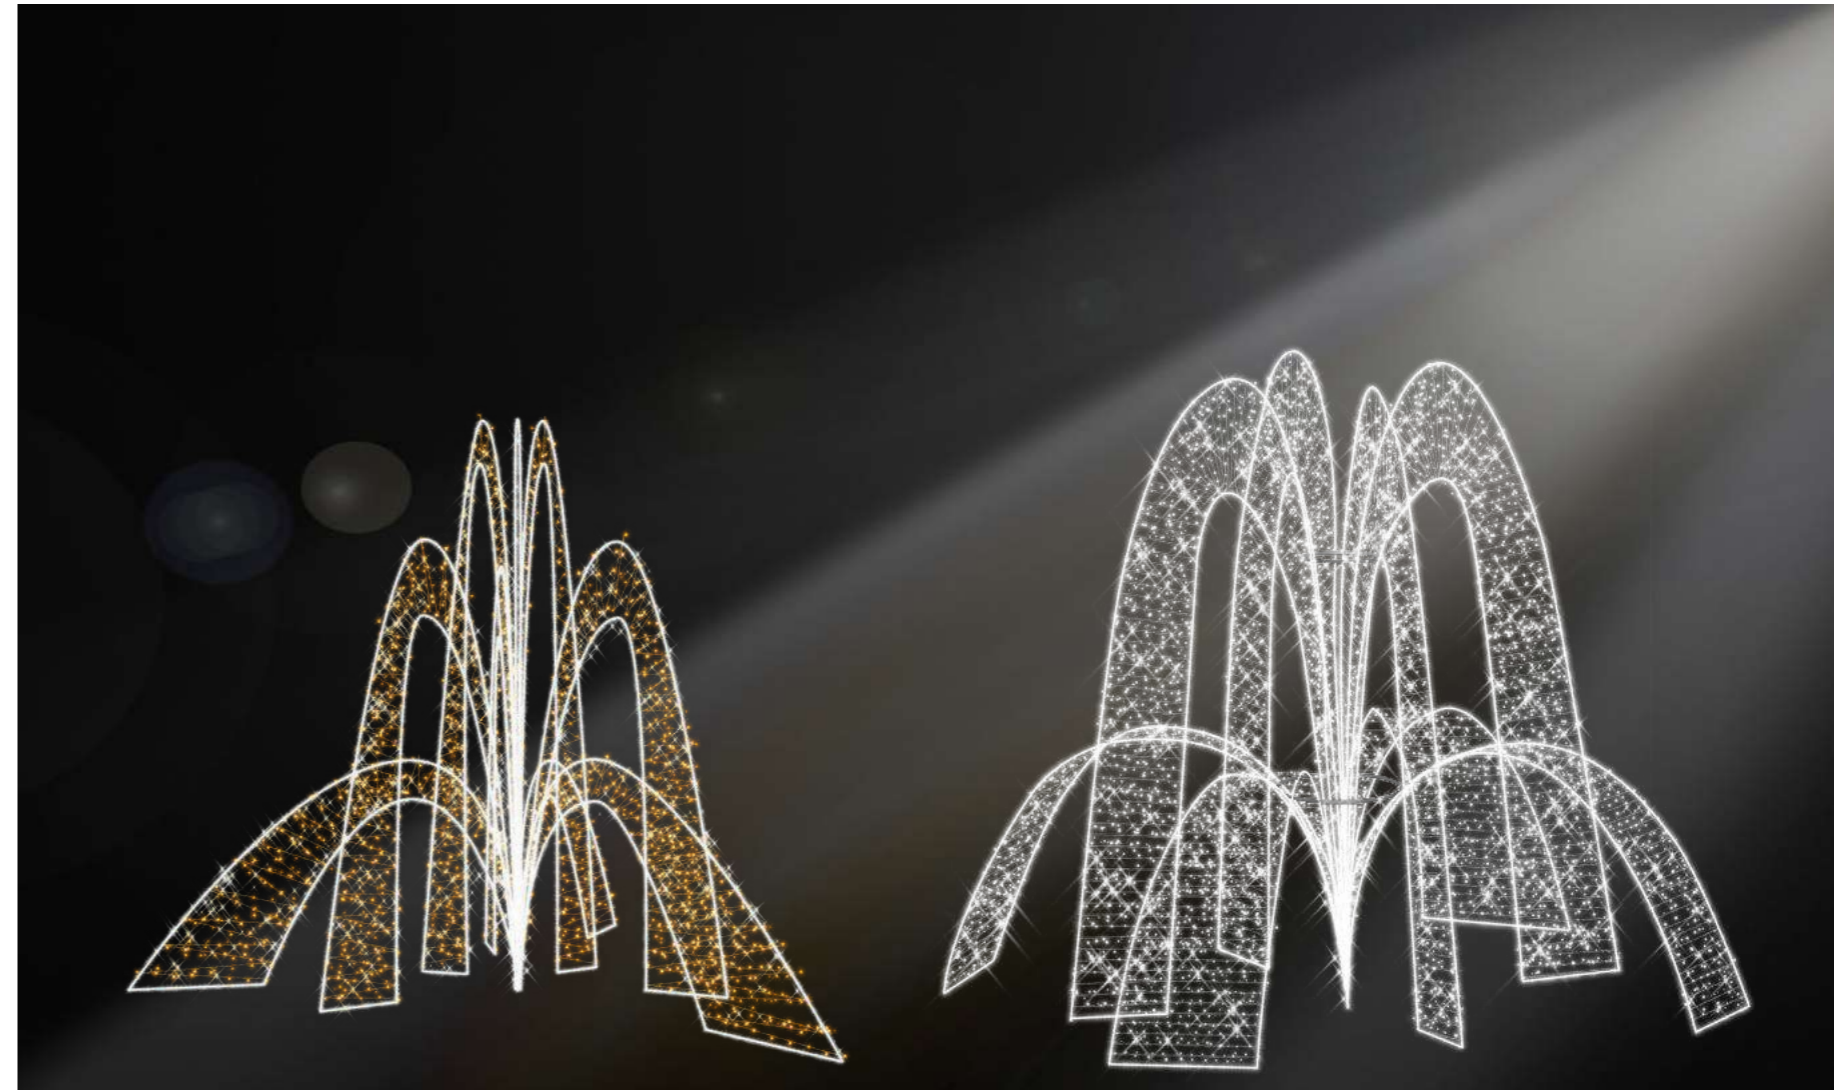

Fountain

Fountain Gold
680-136 | LED | ~500 x 450 x 500 cm | ~220 kg | ~533 W

Fountain Romanesque
680-135 | LED | ~640 x 570 x 640 cm | ~220 kg | ~690 W

info

Construction Colour gold / Konstruktionsfarbe Gold

Construction Colour white / Konstruktionsfarbe Weiß

Including / Inklusive QuickFix™ 36V Power Supply