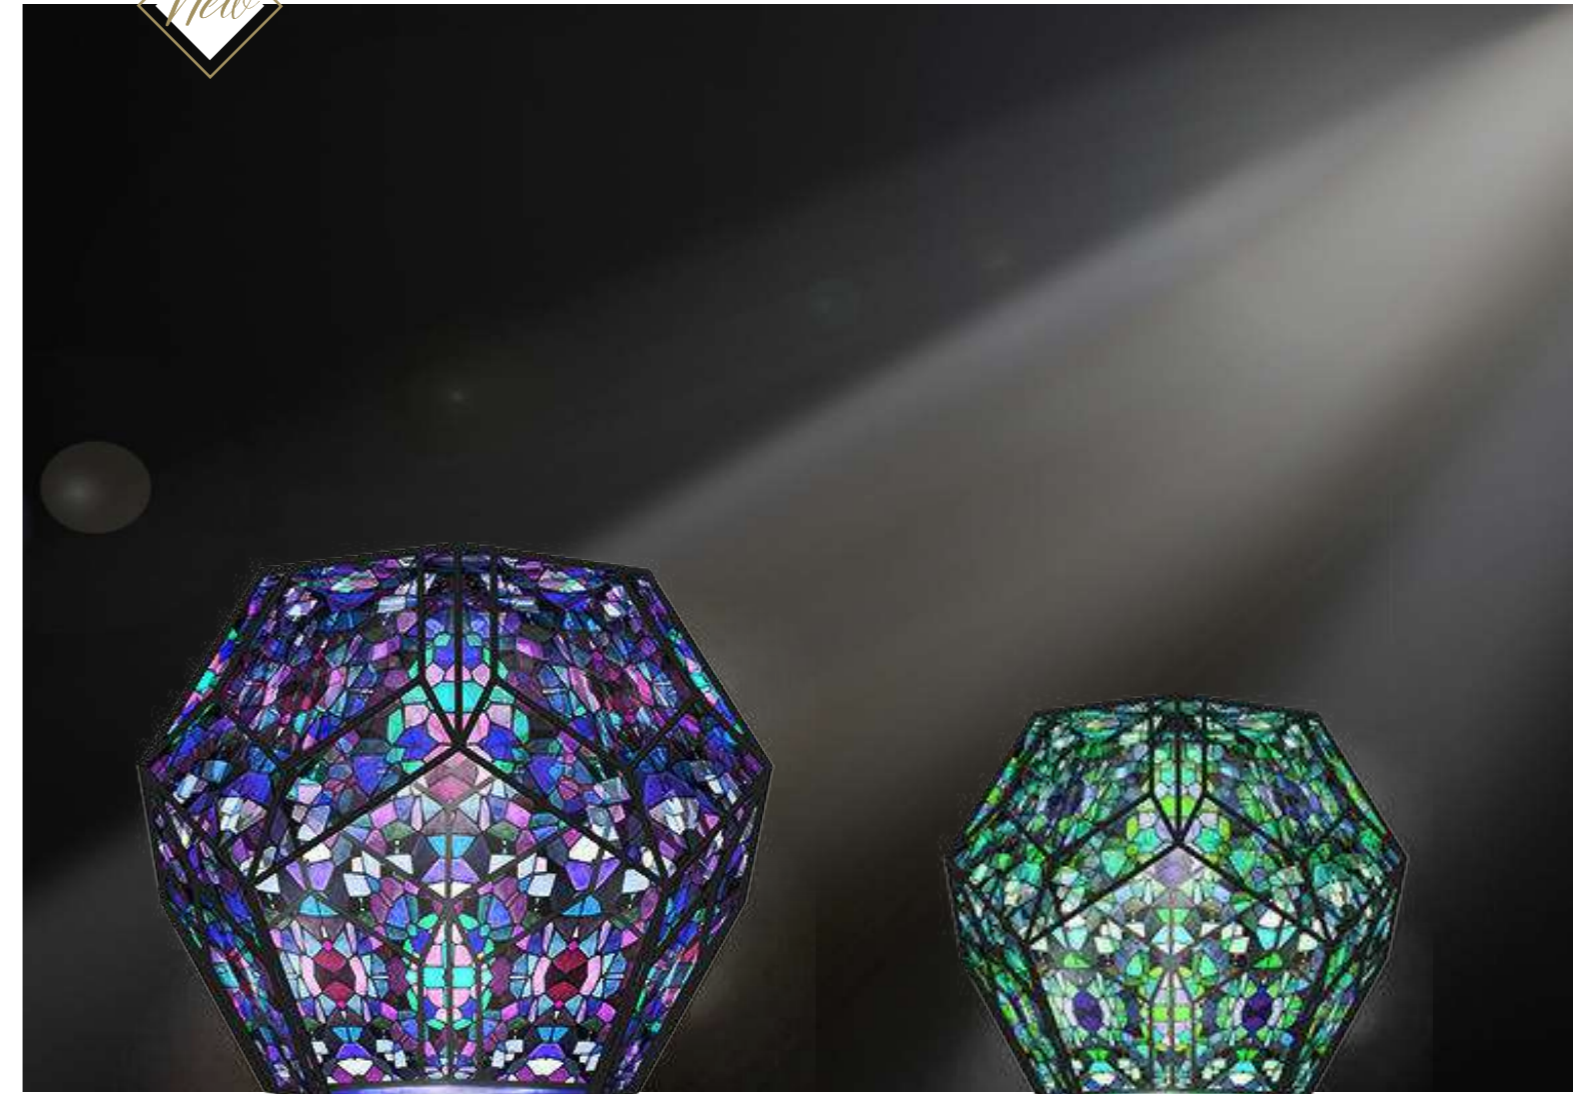

We proudly present
ORIENTAL

Emaar Boulevard - Dubai

New

Kaleidoscope

Large

615-014  ~ 480 x 455 x 385 cm | ~750 kg | ~460 W

Small

615-027  ~ 150 cm | ~90 kg | ~150 W