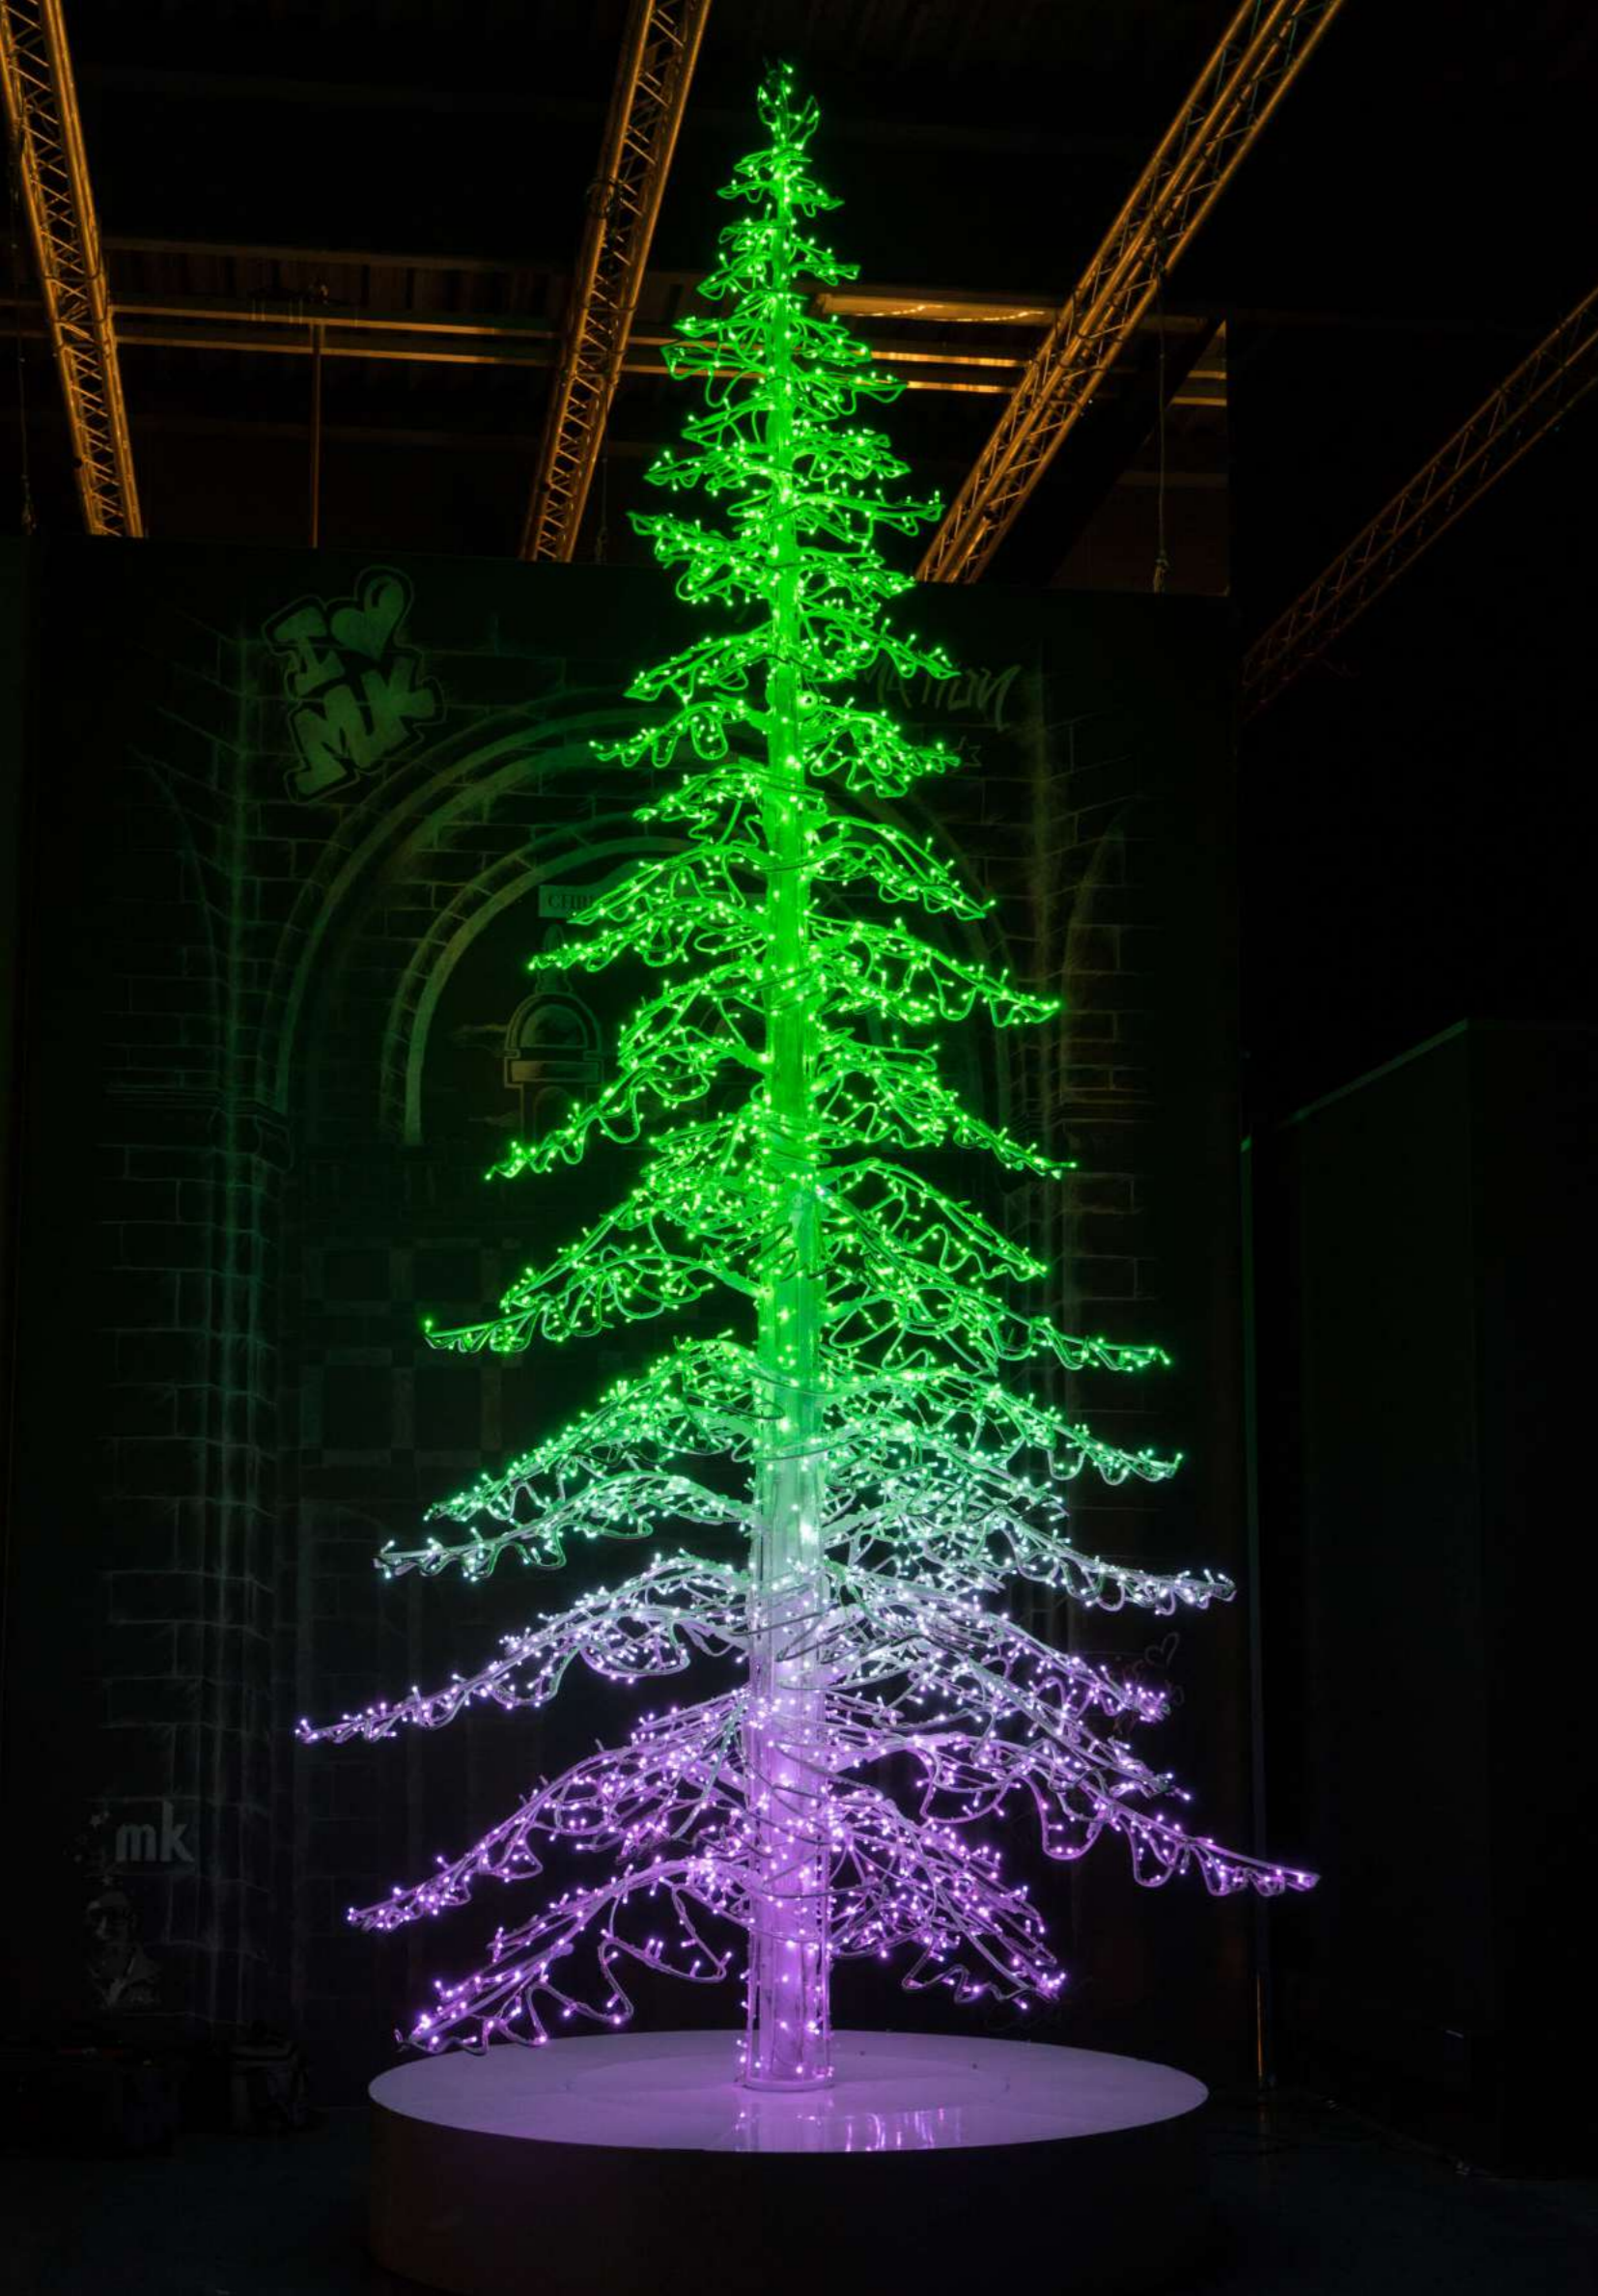

Showroom Innsbruck - Austria

i-String Lite®
ANIMATED LIGHT