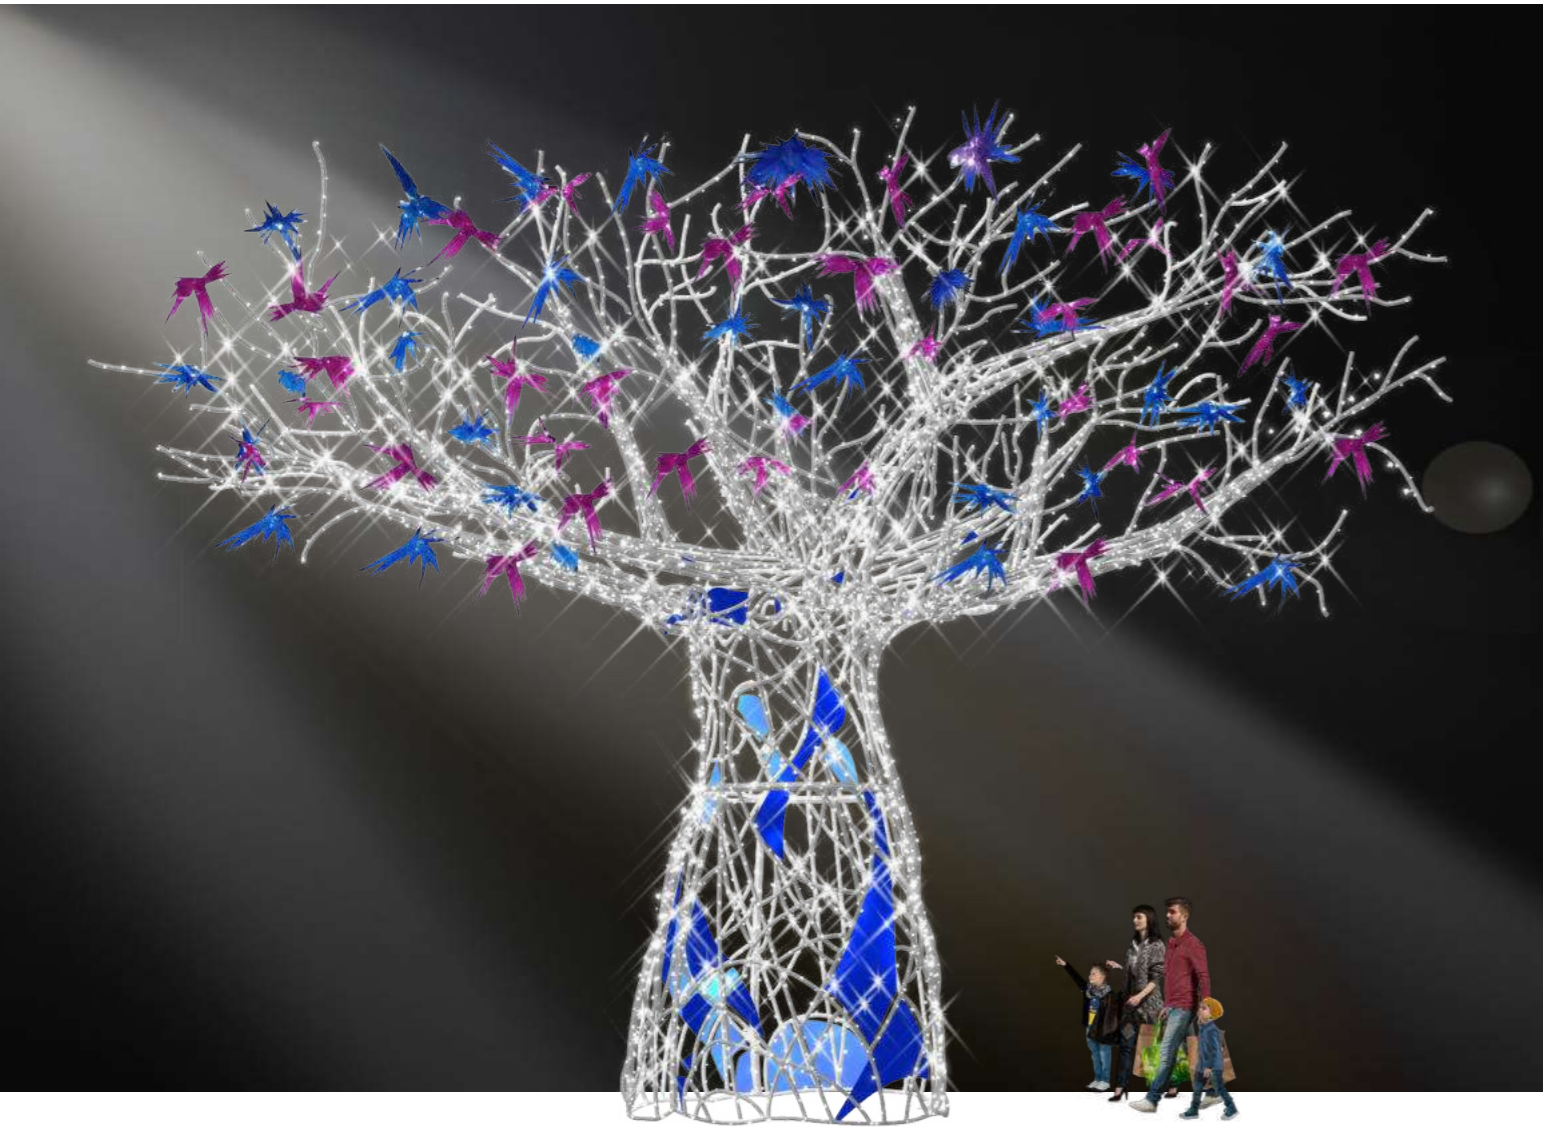

Eco Tree

Small
680-232 | | ~1000 x 600 x 1000 cm | ~400 kg | ~624 W

Large
680-233 | | ~1000 x 700 x 1000 cm | ~550 kg | ~842 W

info

Construction Colour white / Konstruktionsfarbe Weiß

Including / Inklusive QuickFix™ 36V Power Supply