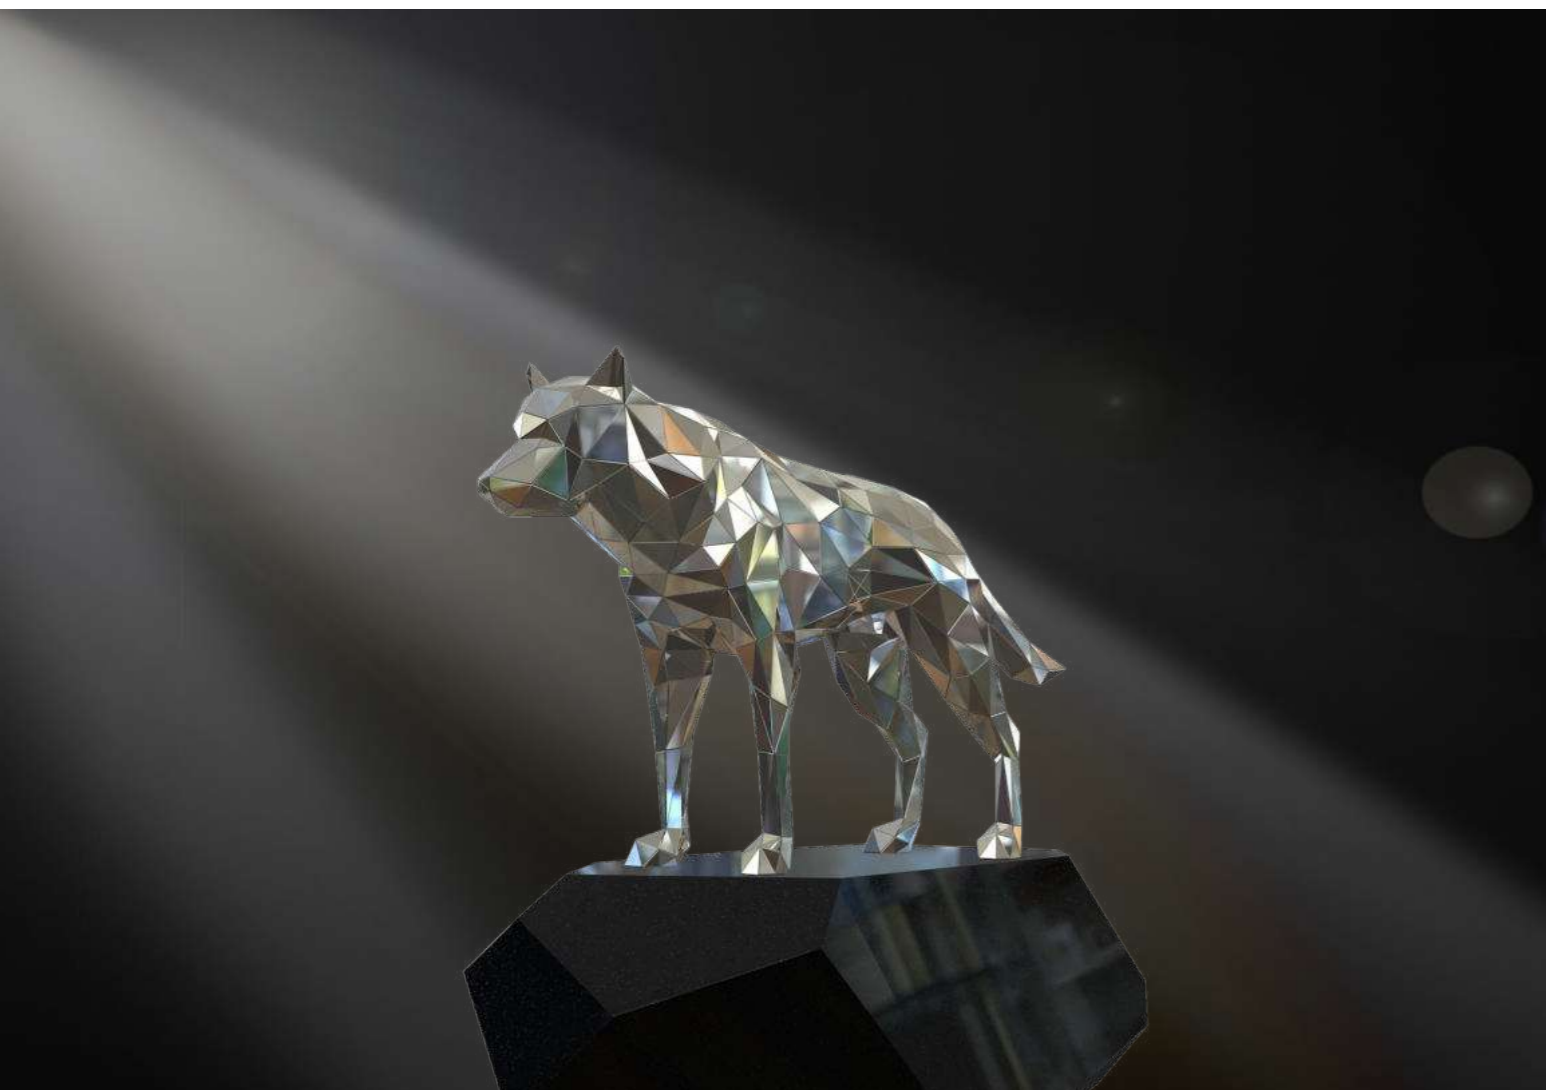

Christmasworld Frankfurt - Germany

Crystalline Tree

Tree / Indoor

680-592 |   | ~105 x 250 x 105 cm | ~70 kg

info

 Mirror Colour silver / Spiegelfarbe Silber

 Mirror Colour black / Spiegelfarbe Schwarz

Including pedestal / Inklusive Podest