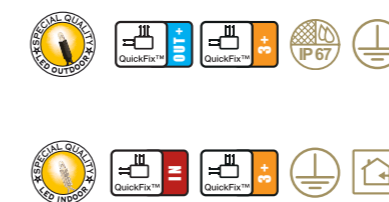

QuickFix™ 3+
without Plug

QuickFix™
Main Connector
007-012

QuickFix™
Extension 1
007-104

QuickFix™
without Plug

QuickFix™
Main Connector
001-012

QuickFix™
Extension 3
001-106

QuickFix™
without Plug

QuickFix™
Main Connector
003-002