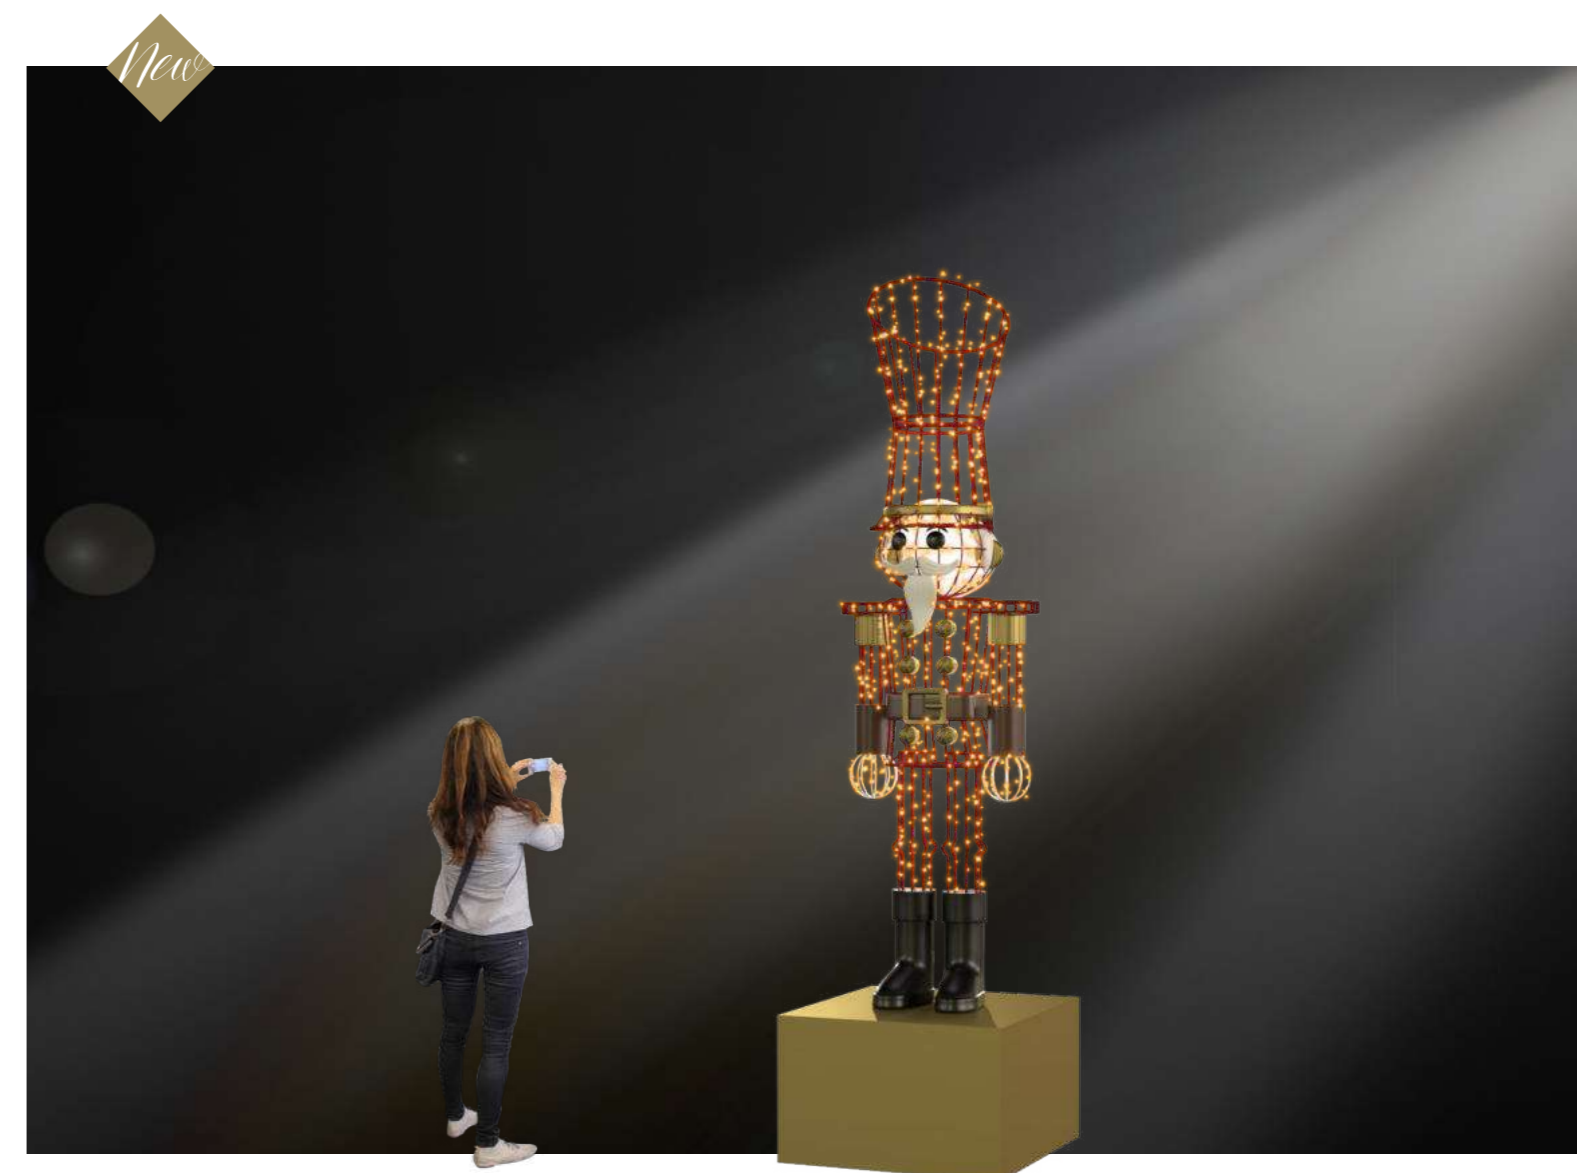

Gifts Photopoint

Walk Through Gift
680-615 | LED | ~200 x 400 x 200 cm | ~120 kg | ~26 W

info

Construction Colour gold / Konstruktionsfarbe Gold

Including / Inklusive QuickFix™ 36V Power Supply

Fireplace

Fireplace / Indoor