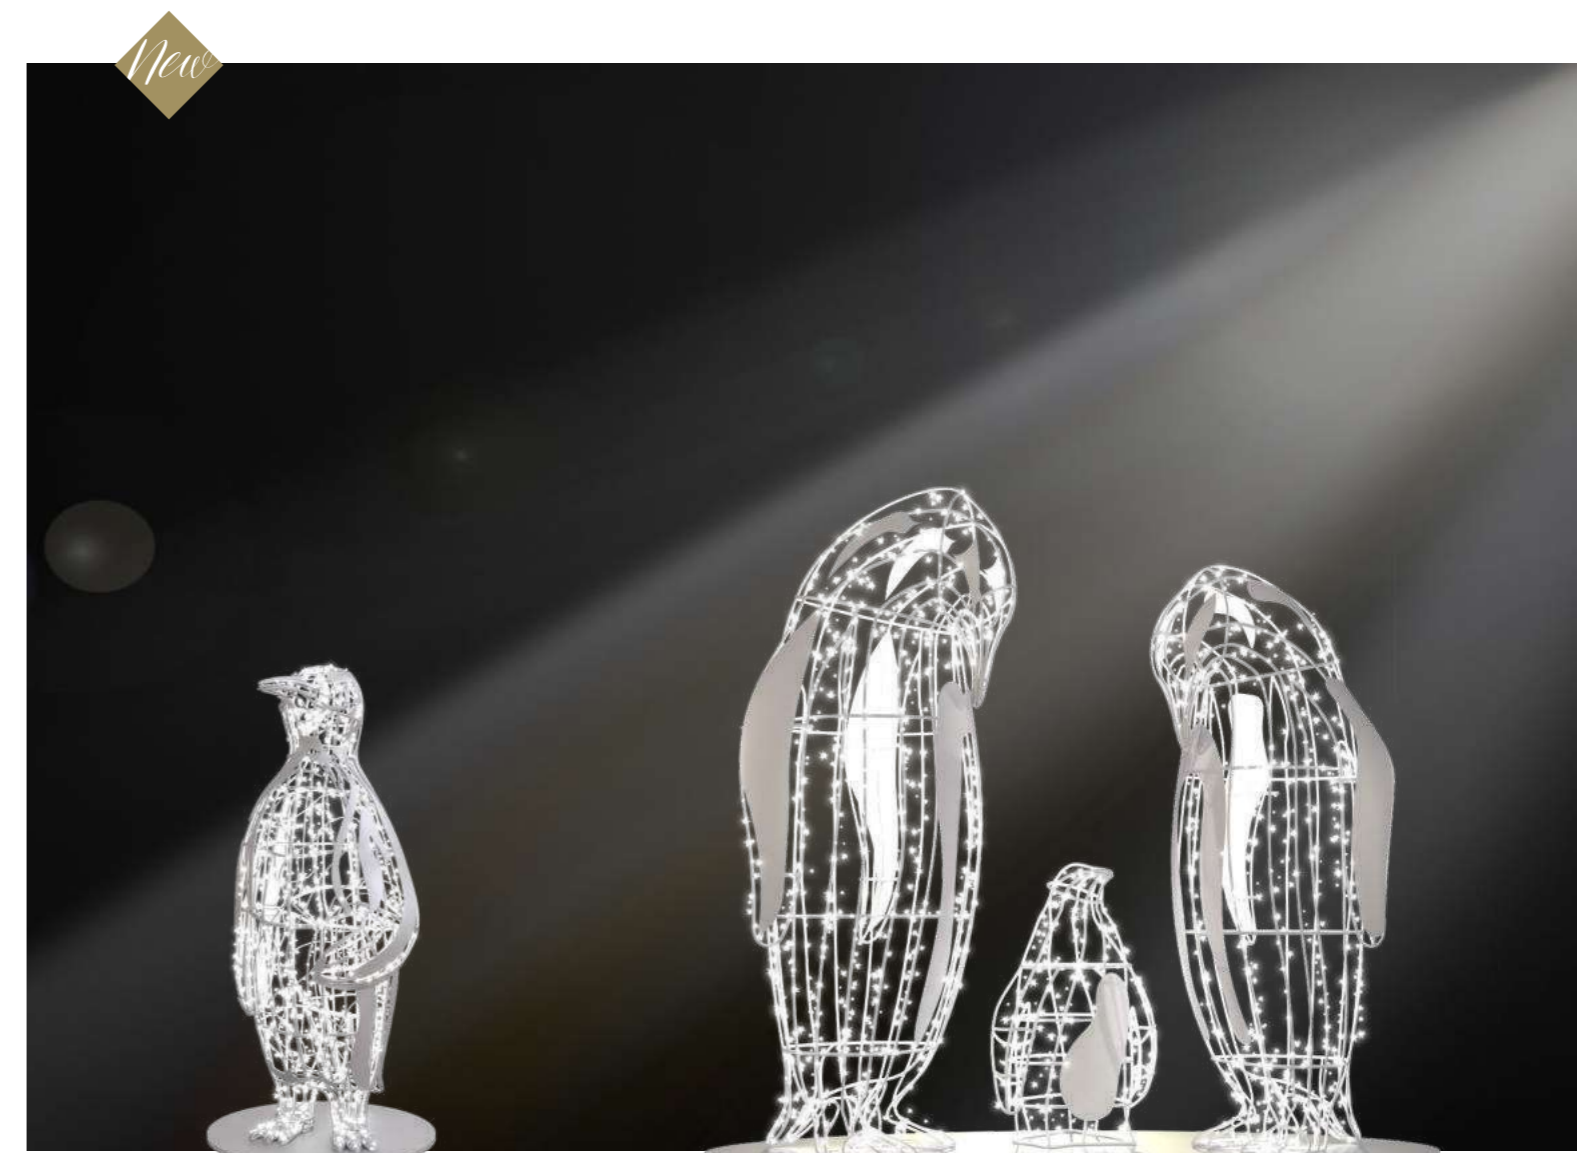

Including / Inklusive QuickFix™ 36V Power Supply

Mesh material included / Netzstoff eingearbeitet

Ice Bear

Ice Bear & Organic Balls *
680-039 | | ~400 x 250 x 110 cm | ~150 kg | ~105 W

Ice Bear
680-038 | | ~400 x 250 x 110 cm | ~80 kg | ~204 W