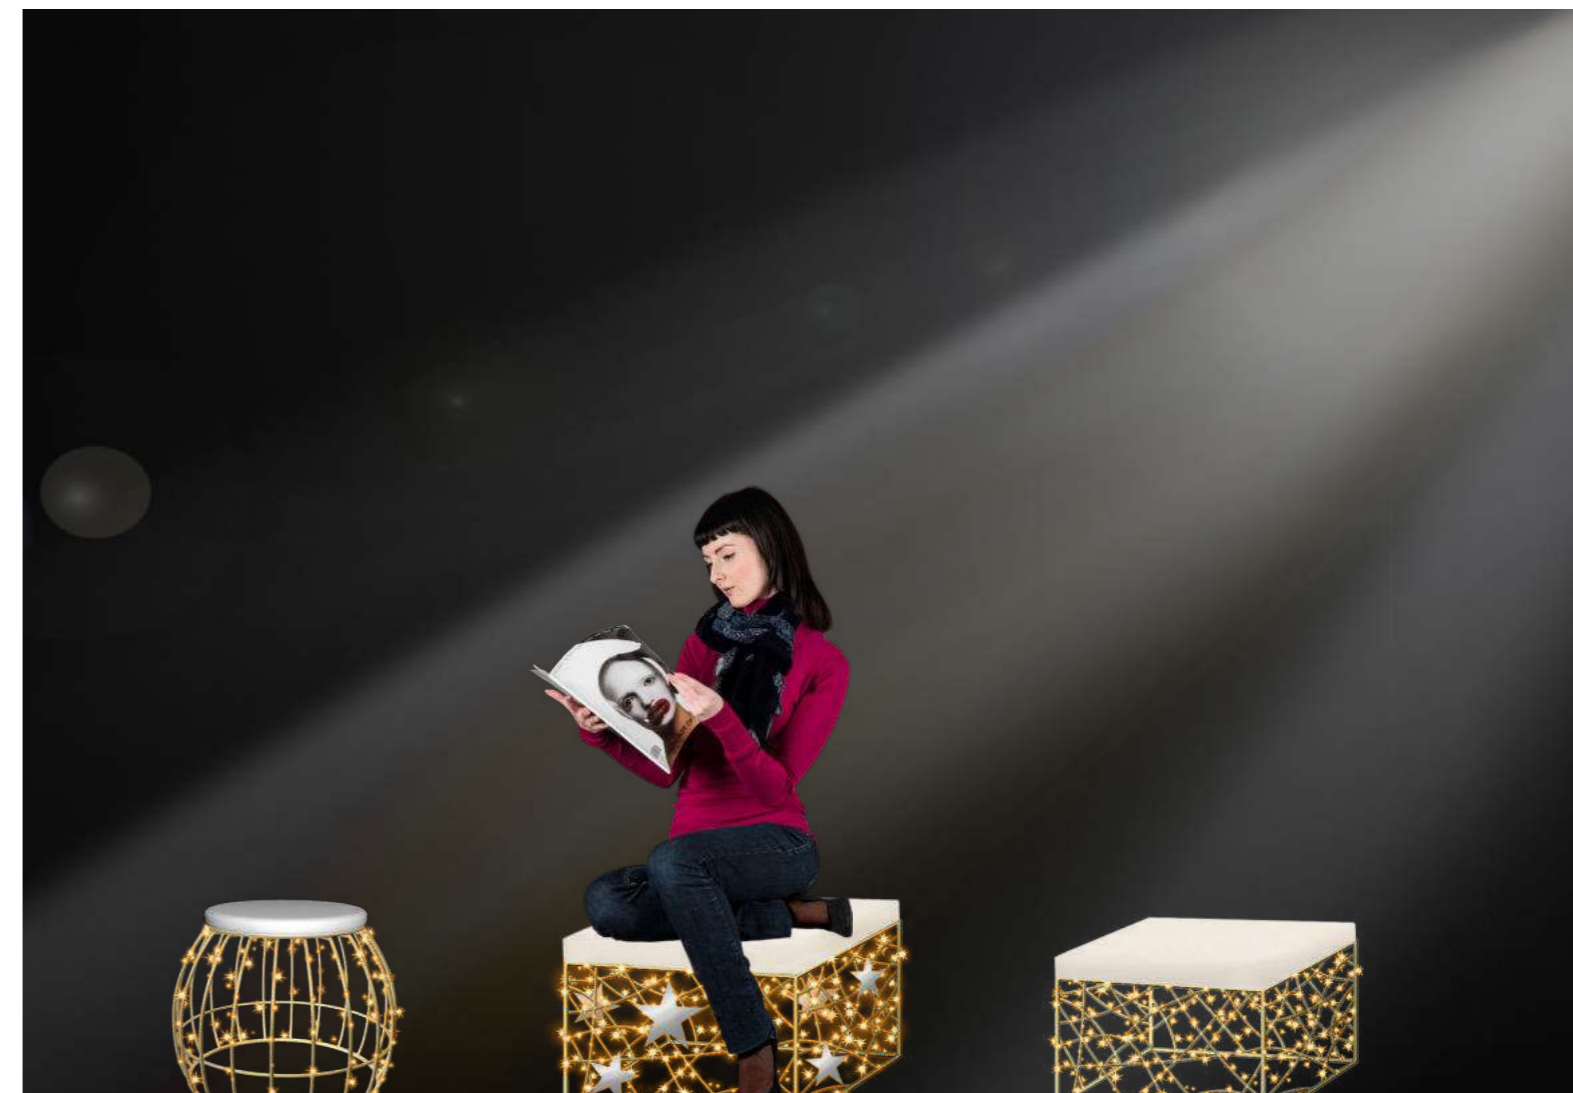

680-111

Vases

Vase Traditional

680-117 | LED | ~80 x 220 x 80 cm | ~35 kg | ~39 W

Vase Modern

680-116 | LED | ~75 x 152 x 75 cm | ~23 kg | ~33 W

info

Construction Colour gold / Konstruktionsfarbe Gold