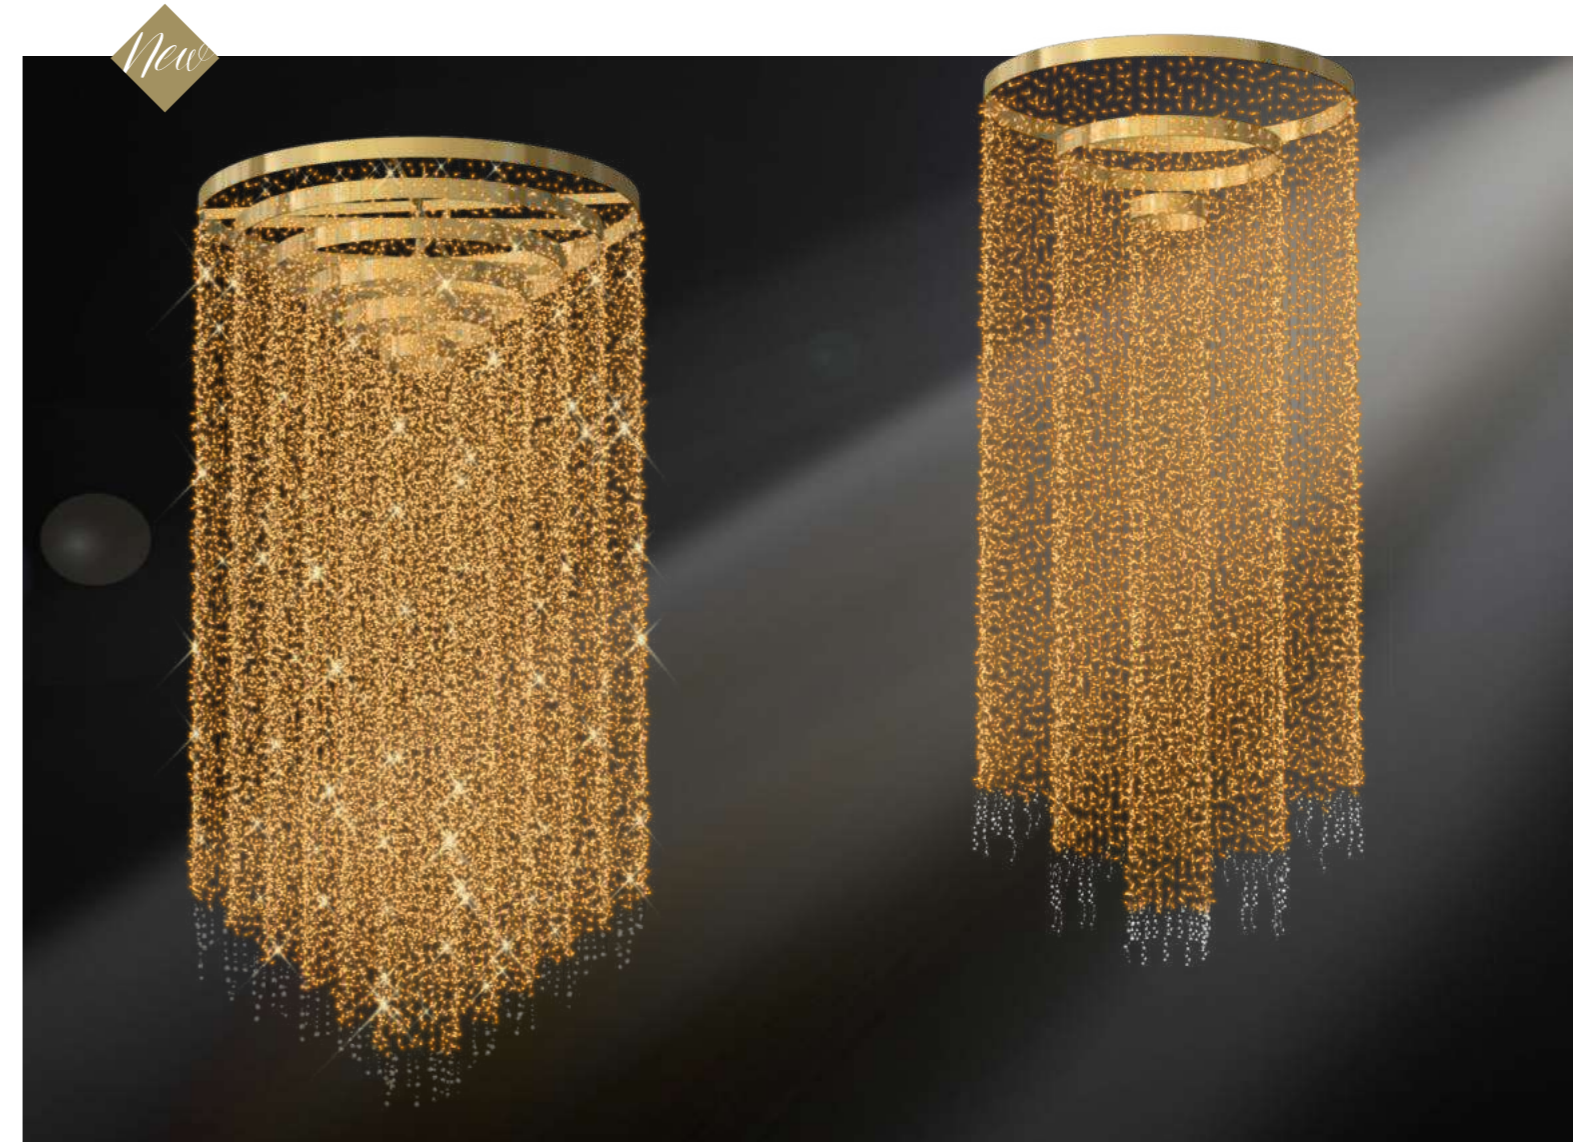

We proudly present
ARUNDO &
CHANDELIER

Leipzig - Germany

Chandelier Crystal

Chandelier Crystal 6 rings

960-525 | | ~390 x 770 x 390 cm | ~310 kg | ~1470 W

Chandelier Crystal 3 rings

620-191 | | ~325 x 765 x 325 cm | ~110 kg | ~630 W