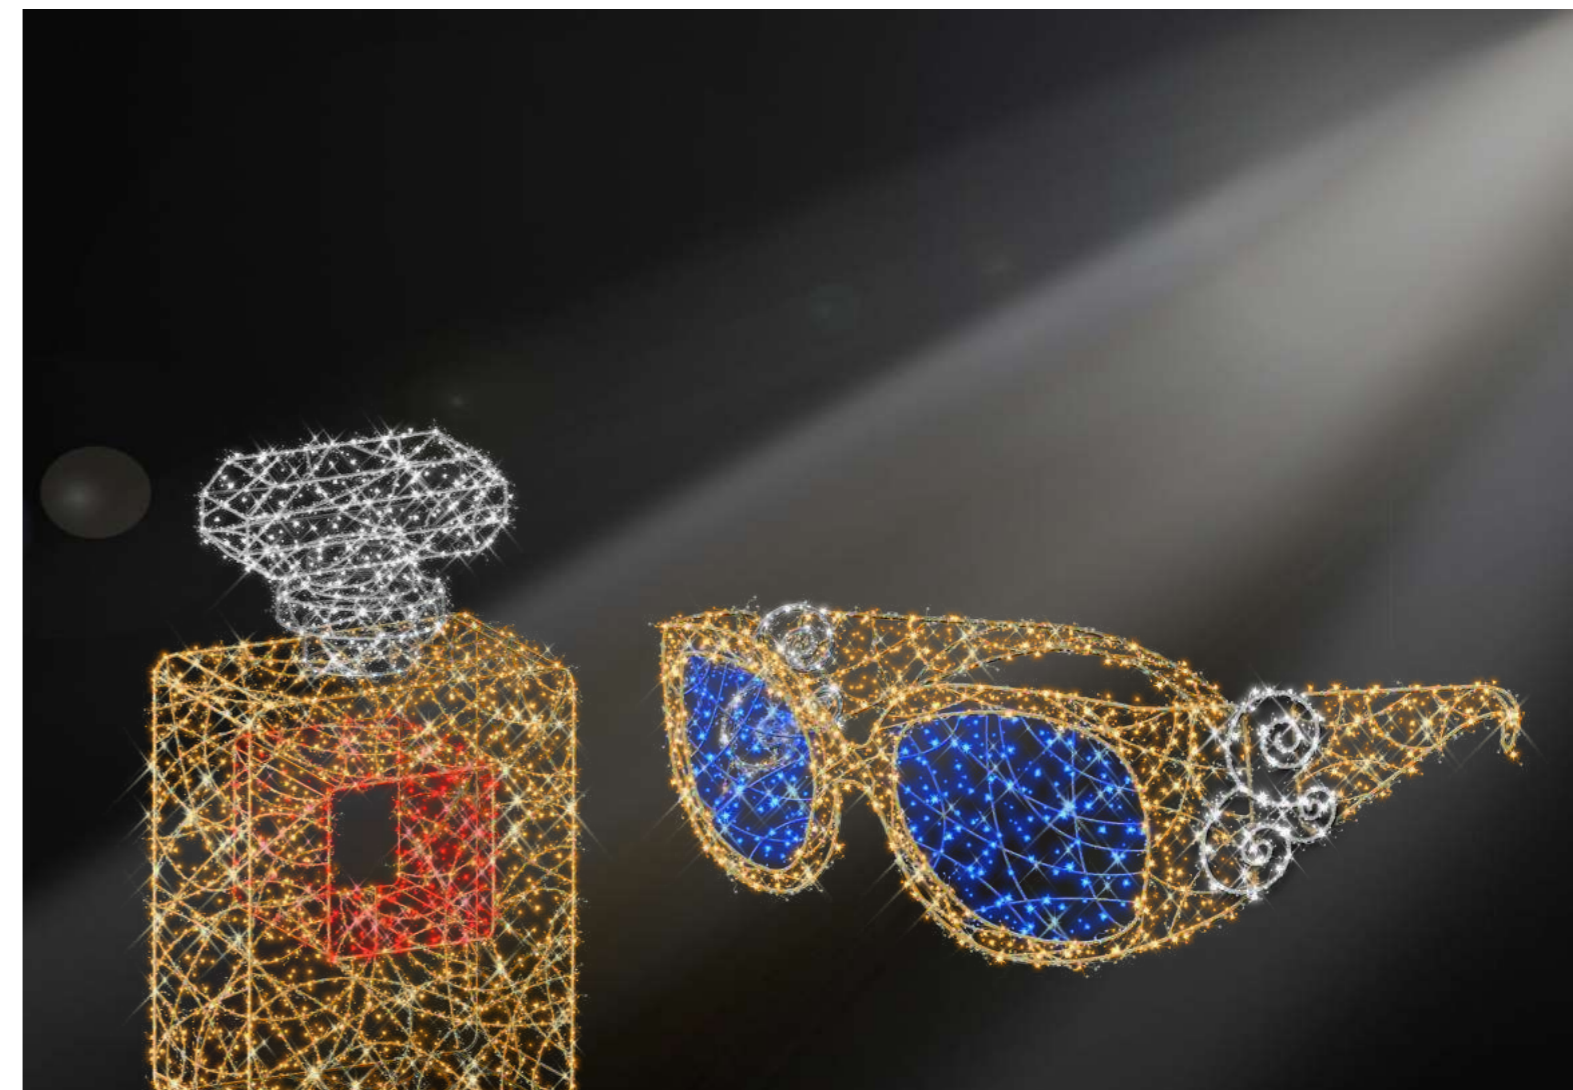

Accessories

Parfume
680-100 | | ~195 x 350 x 90 cm | ~106 kg | ~122 W

Sunglasses
680-101 | | ~290 x 120 x 275 cm | ~41 kg | ~59 W

info

Construction Colour gold / Konstruktionsfarbe Gold

Construction Colour white / Konstruktionsfarbe Weiß

Crystal gold / Kristalle Gold

Crystal silver / Kristalle Silber

Including / Inklusive QuickFix™ 36V Power Supply