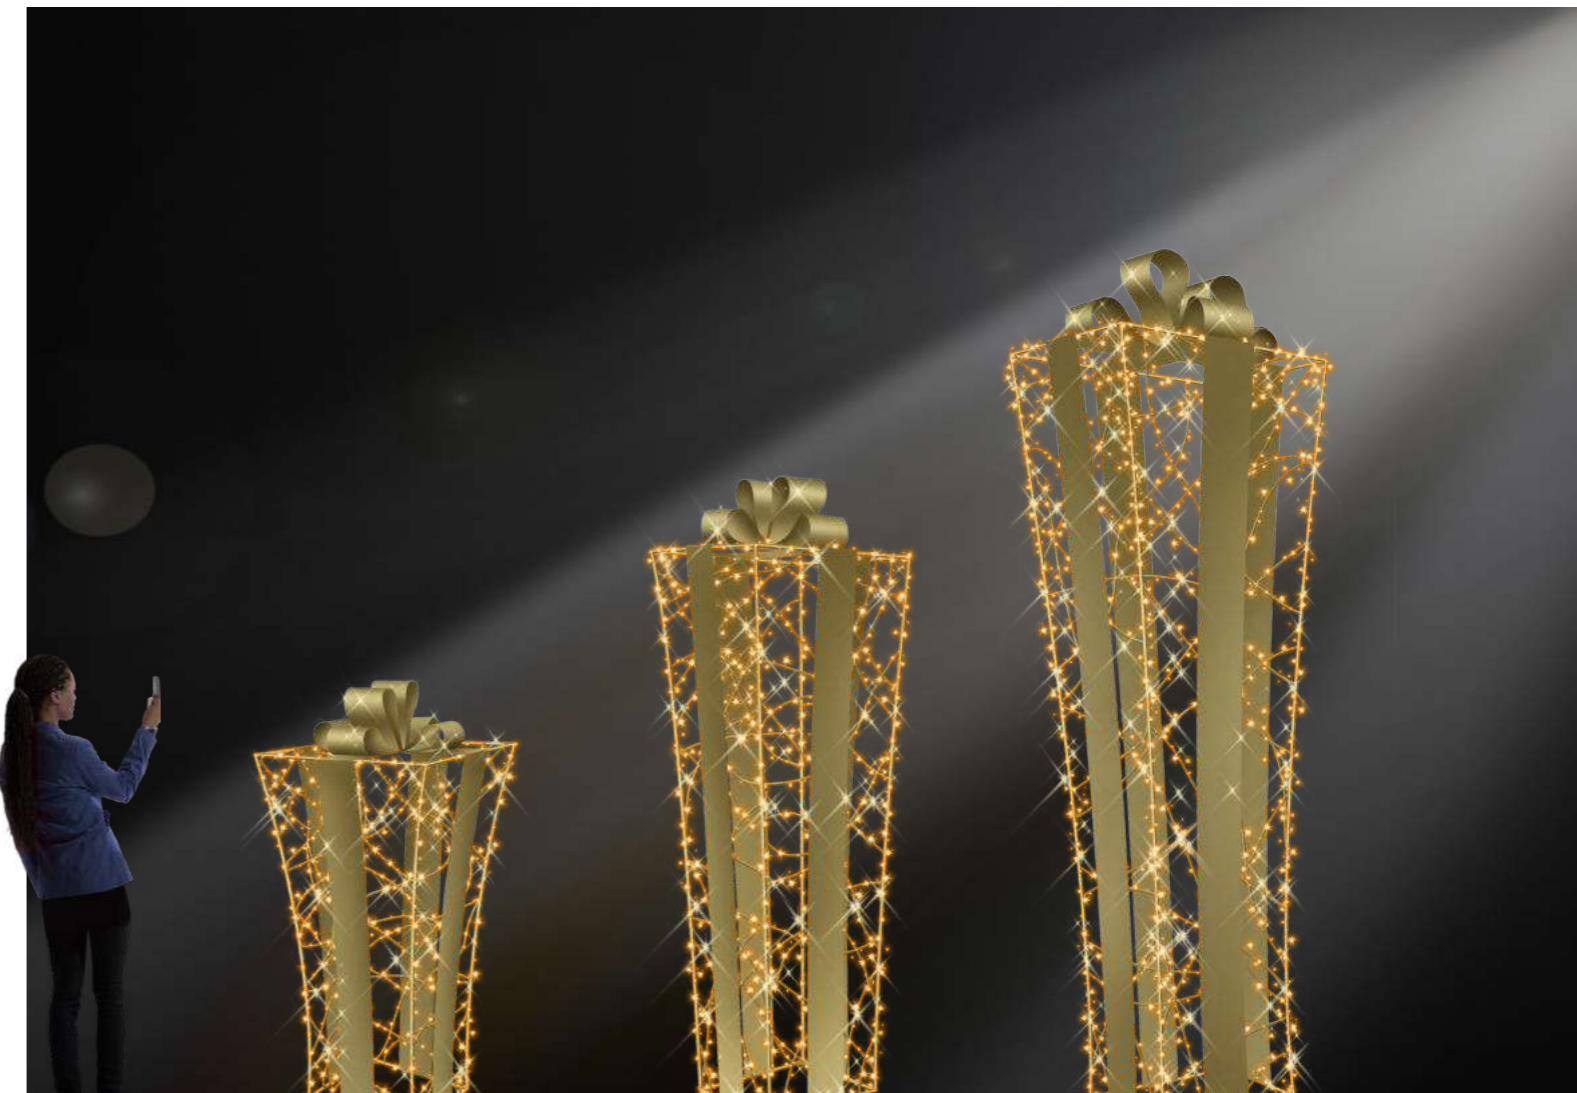

Giant Gift

Small
680-130 | | ~200 x 230 x 200 cm | ~79 kg | ~105 W

Large
680-131 | | ~380 x 430 x 380 cm | ~254 kg | ~319 W

info

Construction Colour gold / Konstruktionsfarbe Gold

Construction Colour red / Konstruktionsfarbe Rot

Including / Inklusive QuickFix™ 36V Power Supply

Struct Present

Small
680-134 | | ~64 x 150 x 64 cm | ~15 kg | ~24 W

Large
680-132 | | ~78 x 300 x 78 cm | ~35 kg | ~42 W

Medium
680-133 | | ~60 x 200 x 60 cm | ~20 kg | ~30 W

info

Construction Colour gold / Konstruktionsfarbe Gold

Including / Inklusive QuickFix™ 36V Power Supply