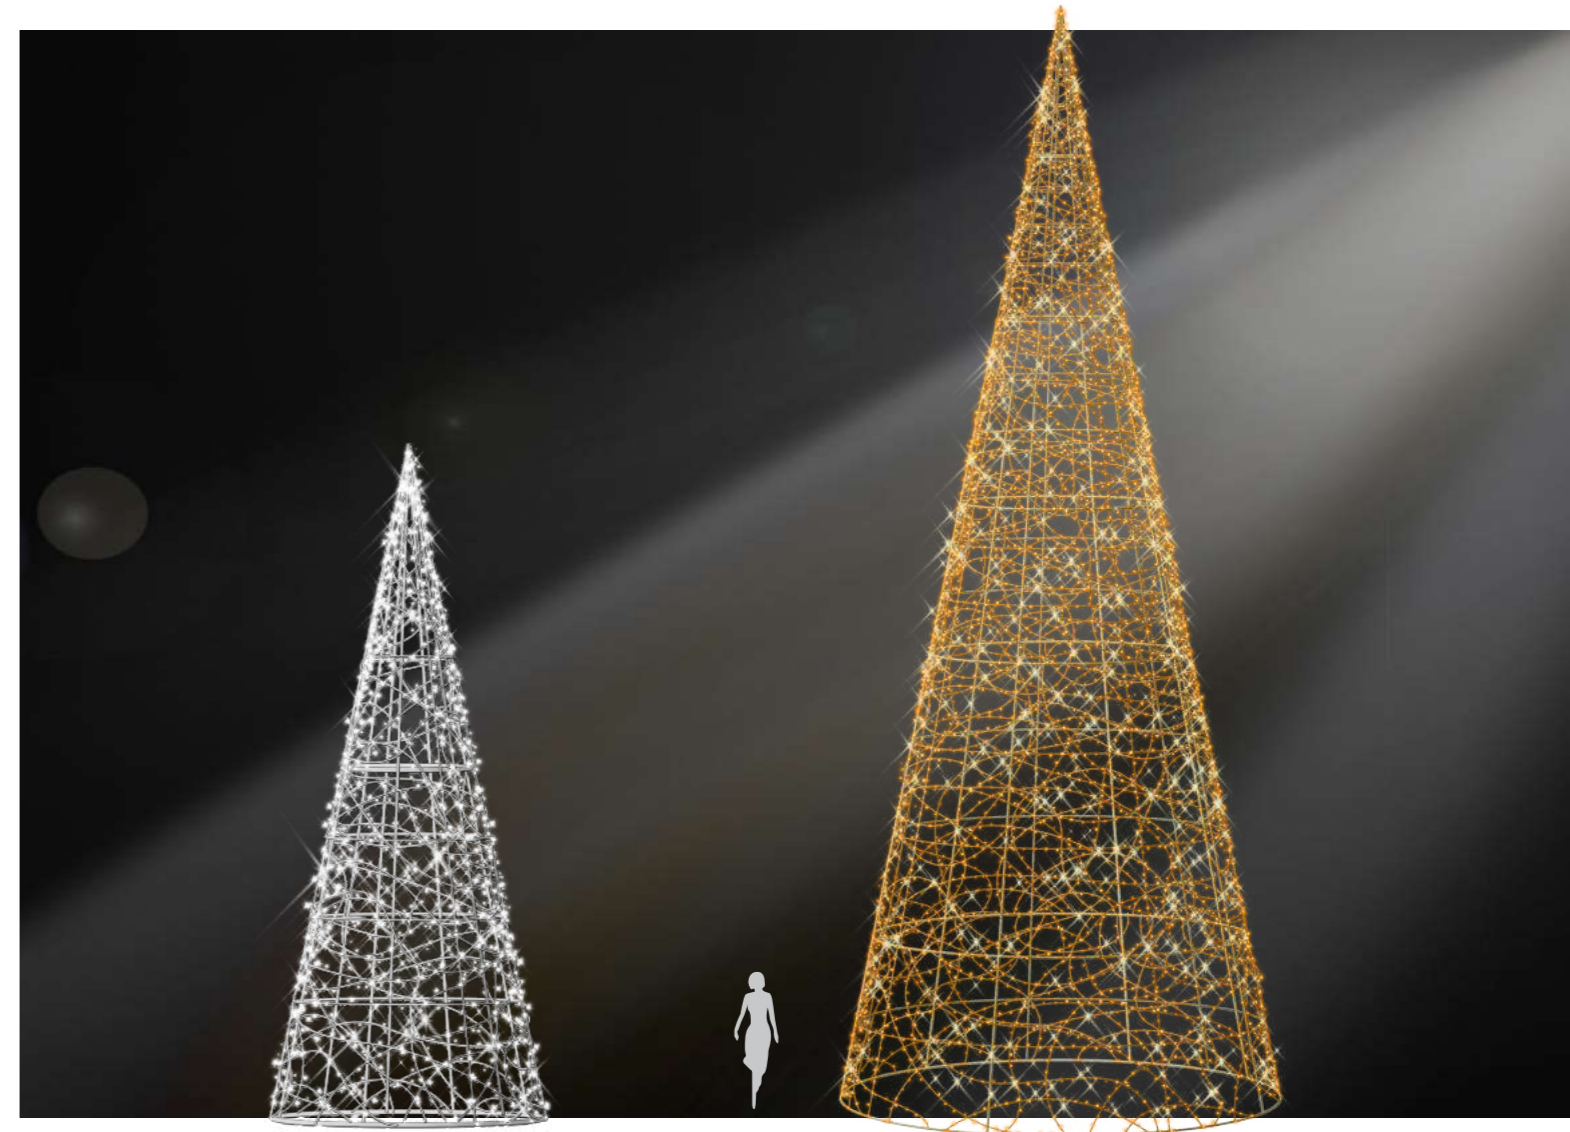

Cone Struct

Cone Struct 370

680-266			~150 x 370 x 150 cm	~24 kg	~27 W
680-267			~150 x 370 x 150 cm	~24 kg	~27 W

Cone Struct 580

680-268			~234 x 580 x 234 cm	~55 kg	~82 W
680-269			~234 x 580 x 234 cm	~55 kg	~86 W

Cone Struct 755

680-270			~305 x 755 x 305 cm	~93 kg	~167 W
680-271			~305 x 755 x 305 cm	~93 kg	~167 W

Cone Struct 1105

680-272			~446 x 1105 x 446 cm	~240 kg	~336 W
680-273			~446 x 1105 x 446 cm	~240 kg	~336 W

Cone Struct 1280

680-274			~516 x 1280 x 516 cm	~311 kg	~430 W
680-275			~516 x 1280 x 516 cm	~311 kg	~430 W

info

Construction Colour gold / Konstruktionsfarbe Gold

Construction Colour white / Konstruktionsfarbe Weiß

Including / Inklusive QuickFix™ 36V Power Supply