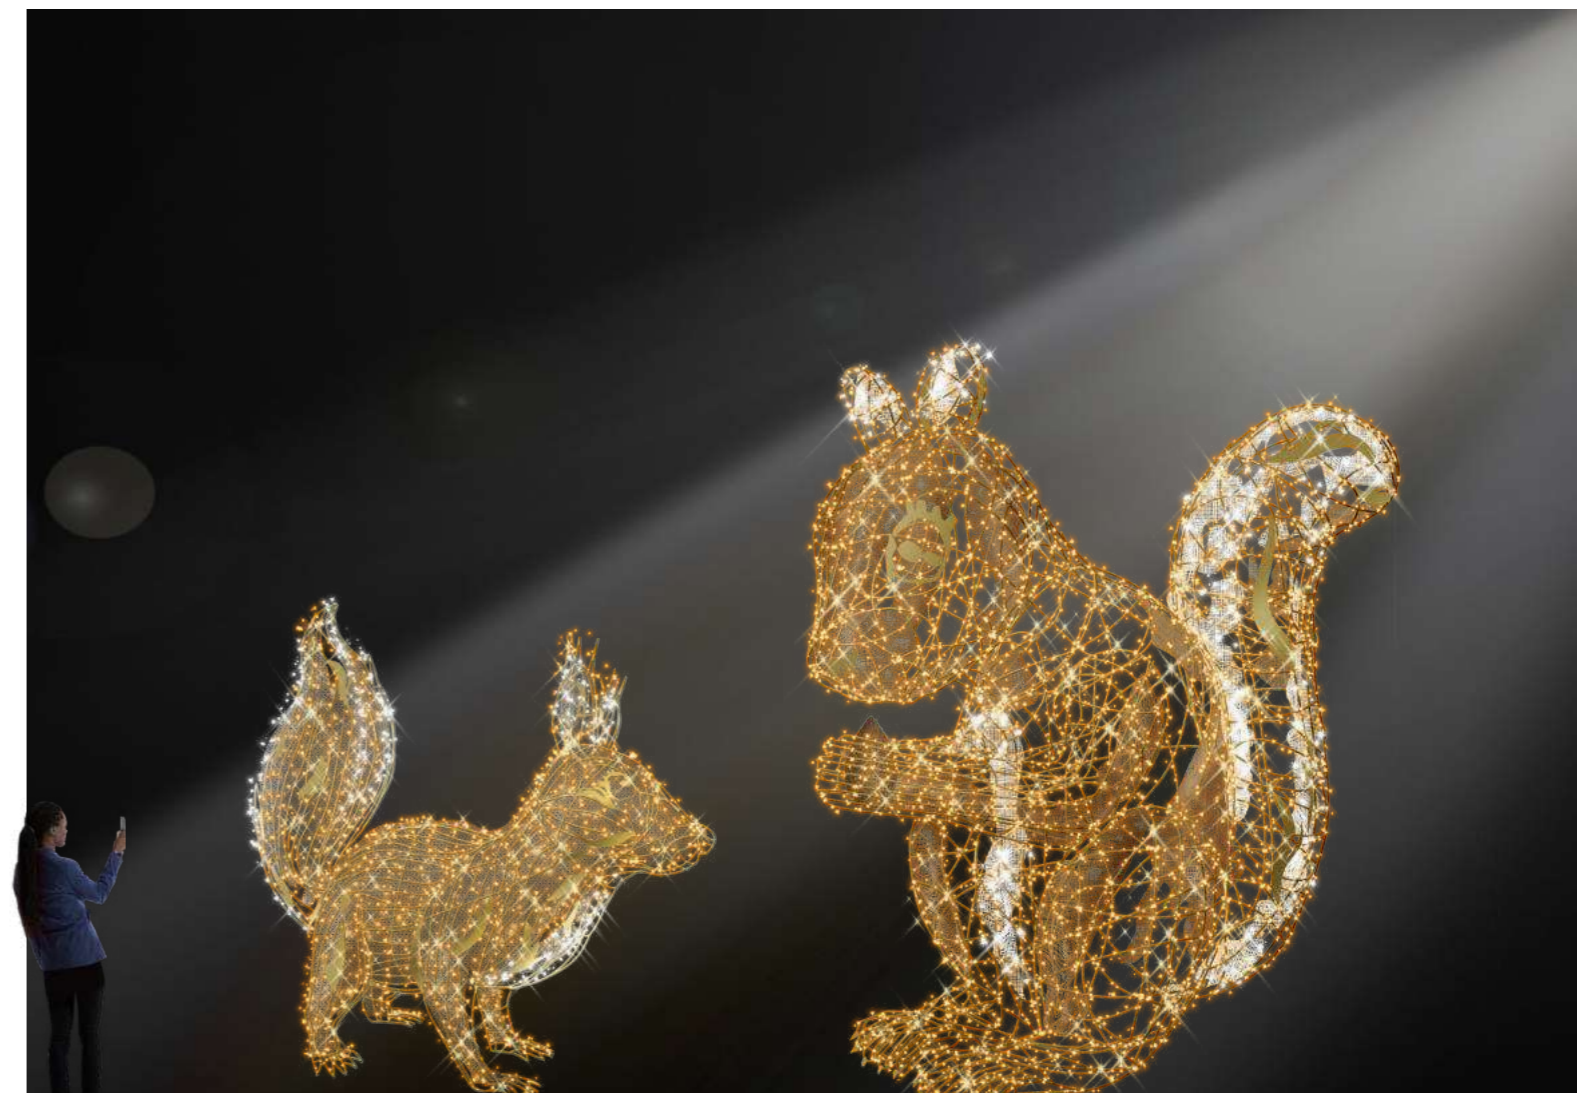

Horse

680-027 | ~200 x 350 x 100 cm | ~110 kg | ~80 W

info

Construction Colour gold / Konstruktionsfarbe Gold

Crystal gold / Kristalle Gold

Including / Inklusive QuickFix™ 36V Power Supply

Squirrel

Junior

680-029 | ~340 x 300 x 140 cm | ~80 kg | ~124 W

Mum

680-028 | ~540 x 480 x 270 cm | ~215 kg | ~322 W

info

Construction Colour gold / Konstruktionsfarbe Gold

Construction Colour white / Konstruktionsfarbe Weiß

Including / Inklusive QuickFix™ 36V Power Supply

Mesh material included / Netzstoff eingearbeitet