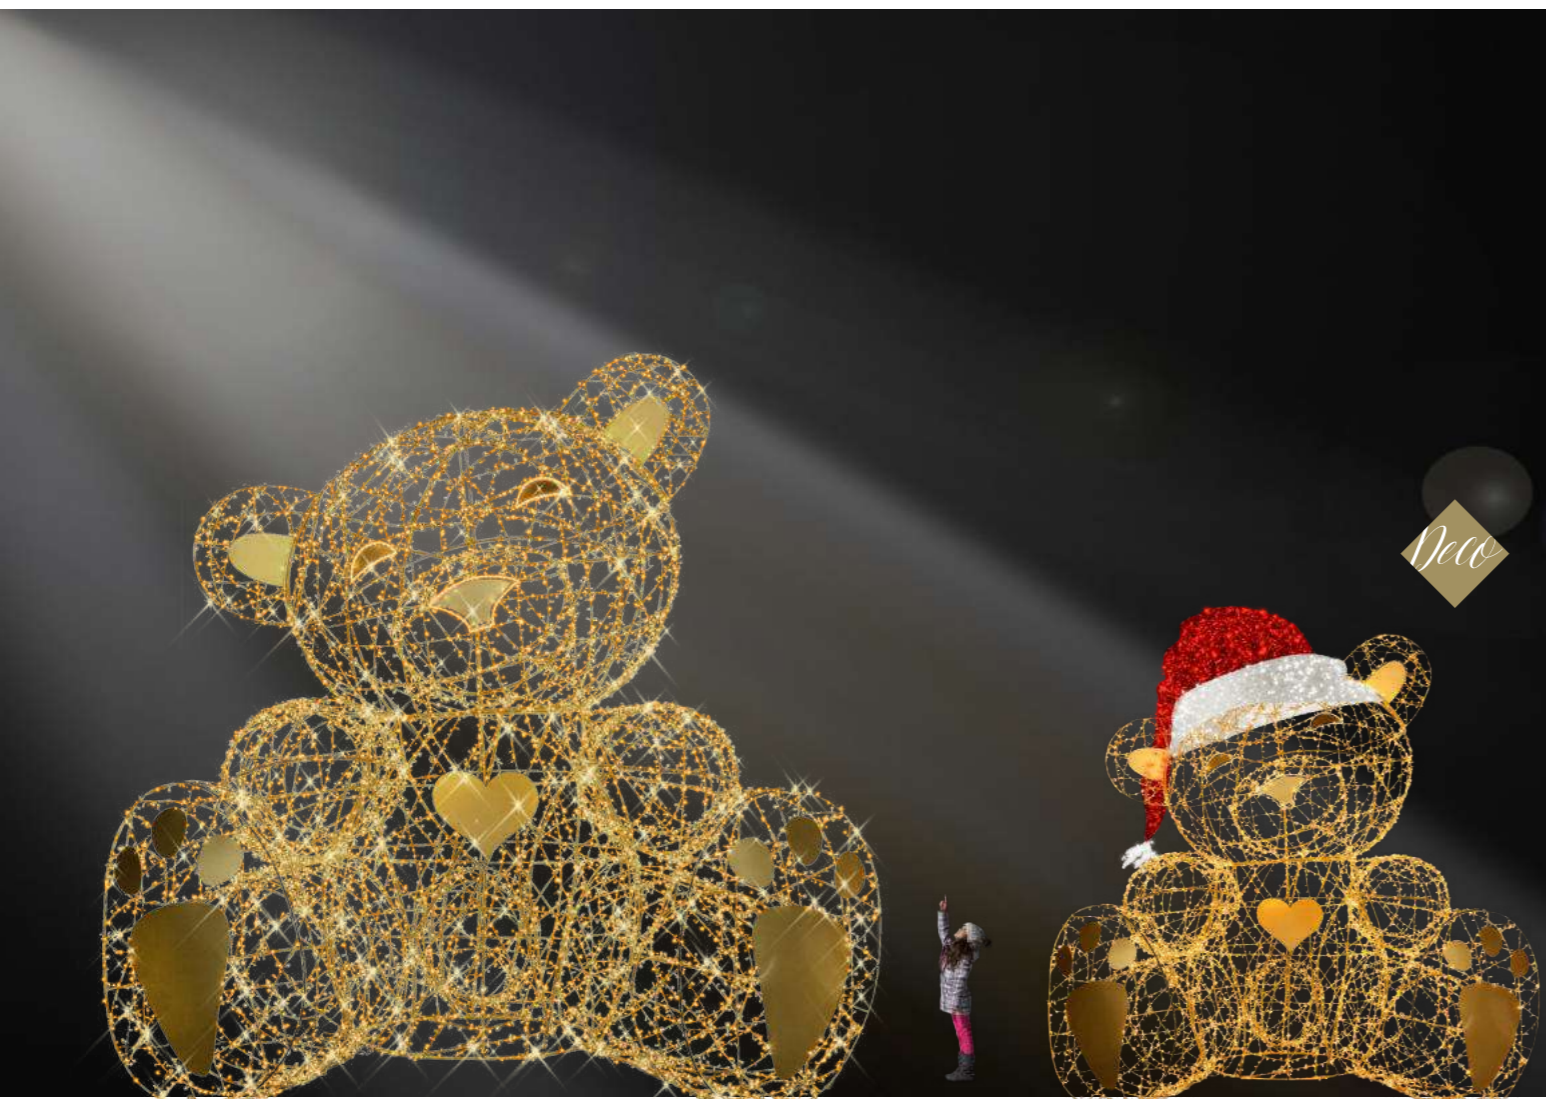

Giant Toys

Teddy Bear

680-123		~320 x 270 x 250 cm	~97 kg	~150 W
680-124		~720 x 600 x 540 cm	~300 kg	~330 W

Teddy Bear Hat

620-600		~157 x 160 x 100 cm	~18 kg	~19 W

info

Construction Colour gold / Konstruktionsfarbe Gold

Including / Inklusive QuickFix™ 36V Power Supply

Carpet red / Teppich Rot

Carpet white / Teppich Weiß

Giant Toys

Teddy Bear with Polka Dots

680-565		~320 x 270 x 250 cm	~80 kg	~150 W

info

Construction Colour gold / Konstruktionsfarbe Gold

Construction Colour red / Konstruktionsfarbe Rot

Construction Colour white / Konstruktionsfarbe Weiß

Including / Inklusive QuickFix™ 36V Power Supply