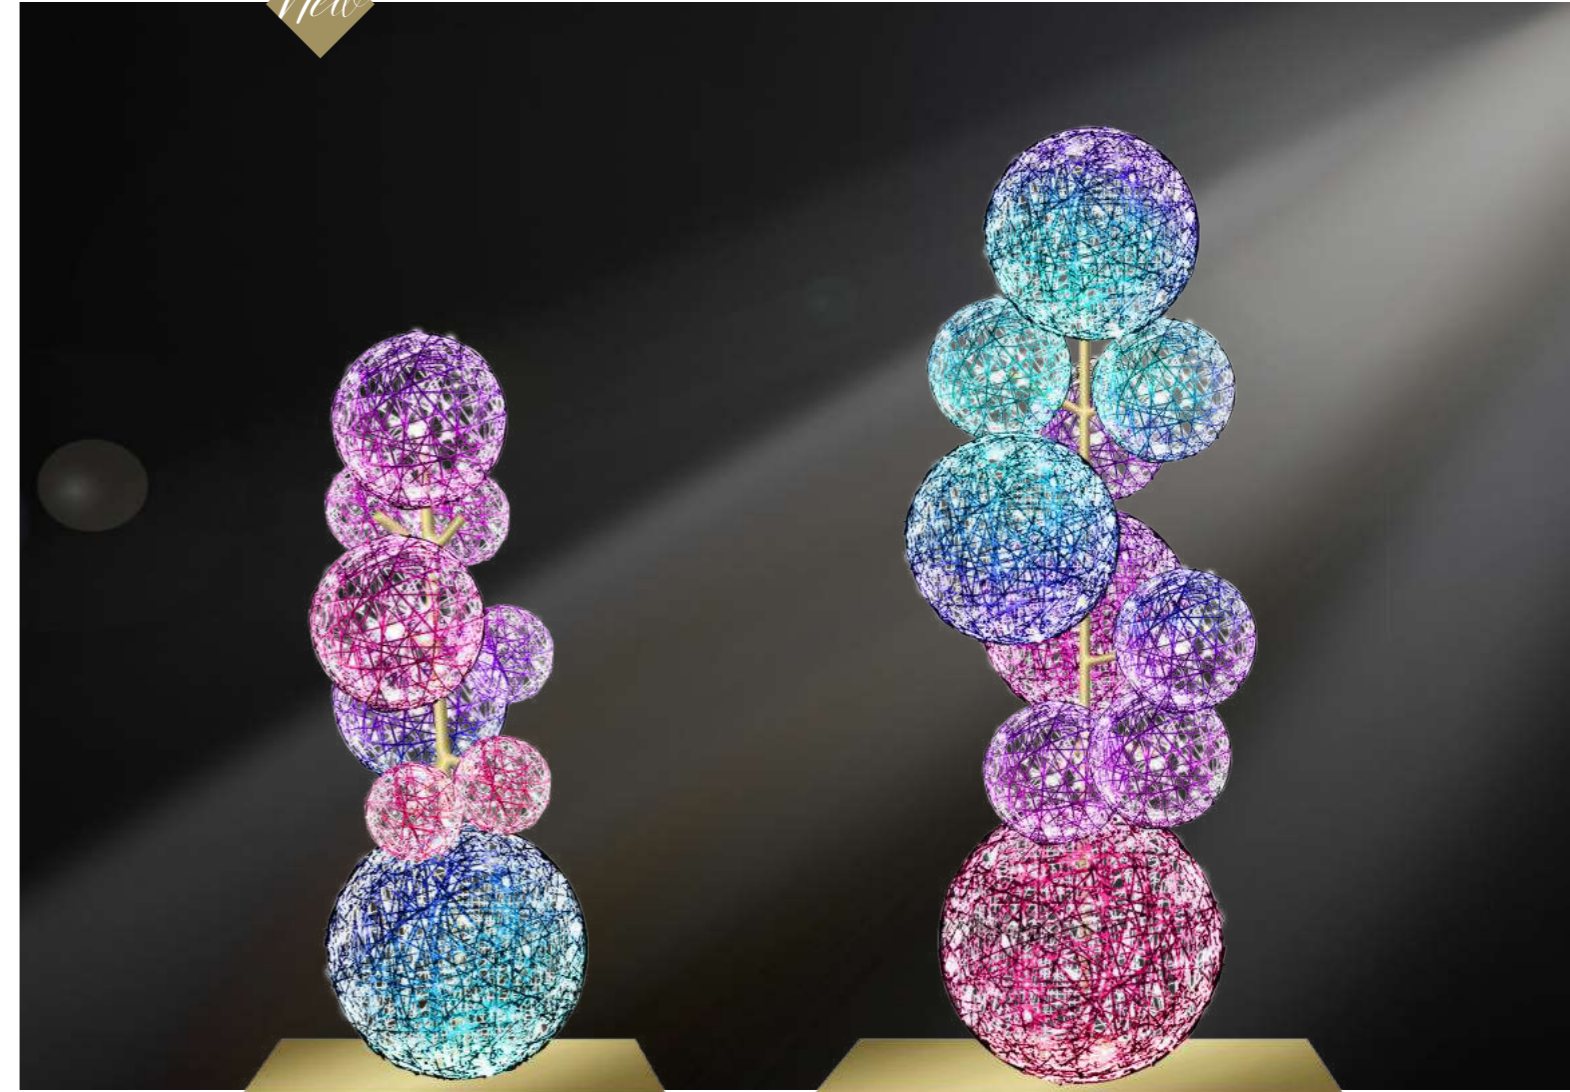

i-Balls

New

Cloudtree

Cloudtree 175
620-116 | | ~100 x 175 x 100 cm | ~16 kg | ~25 W

Cloudtree 270
620-117 | | ~150 x 270 x 150 cm | ~33 kg | ~25 W

info

Construction Colour gold / Konstruktionsfarbe Gold

Including / Inklusive QuickFix™ 36V Power Supply