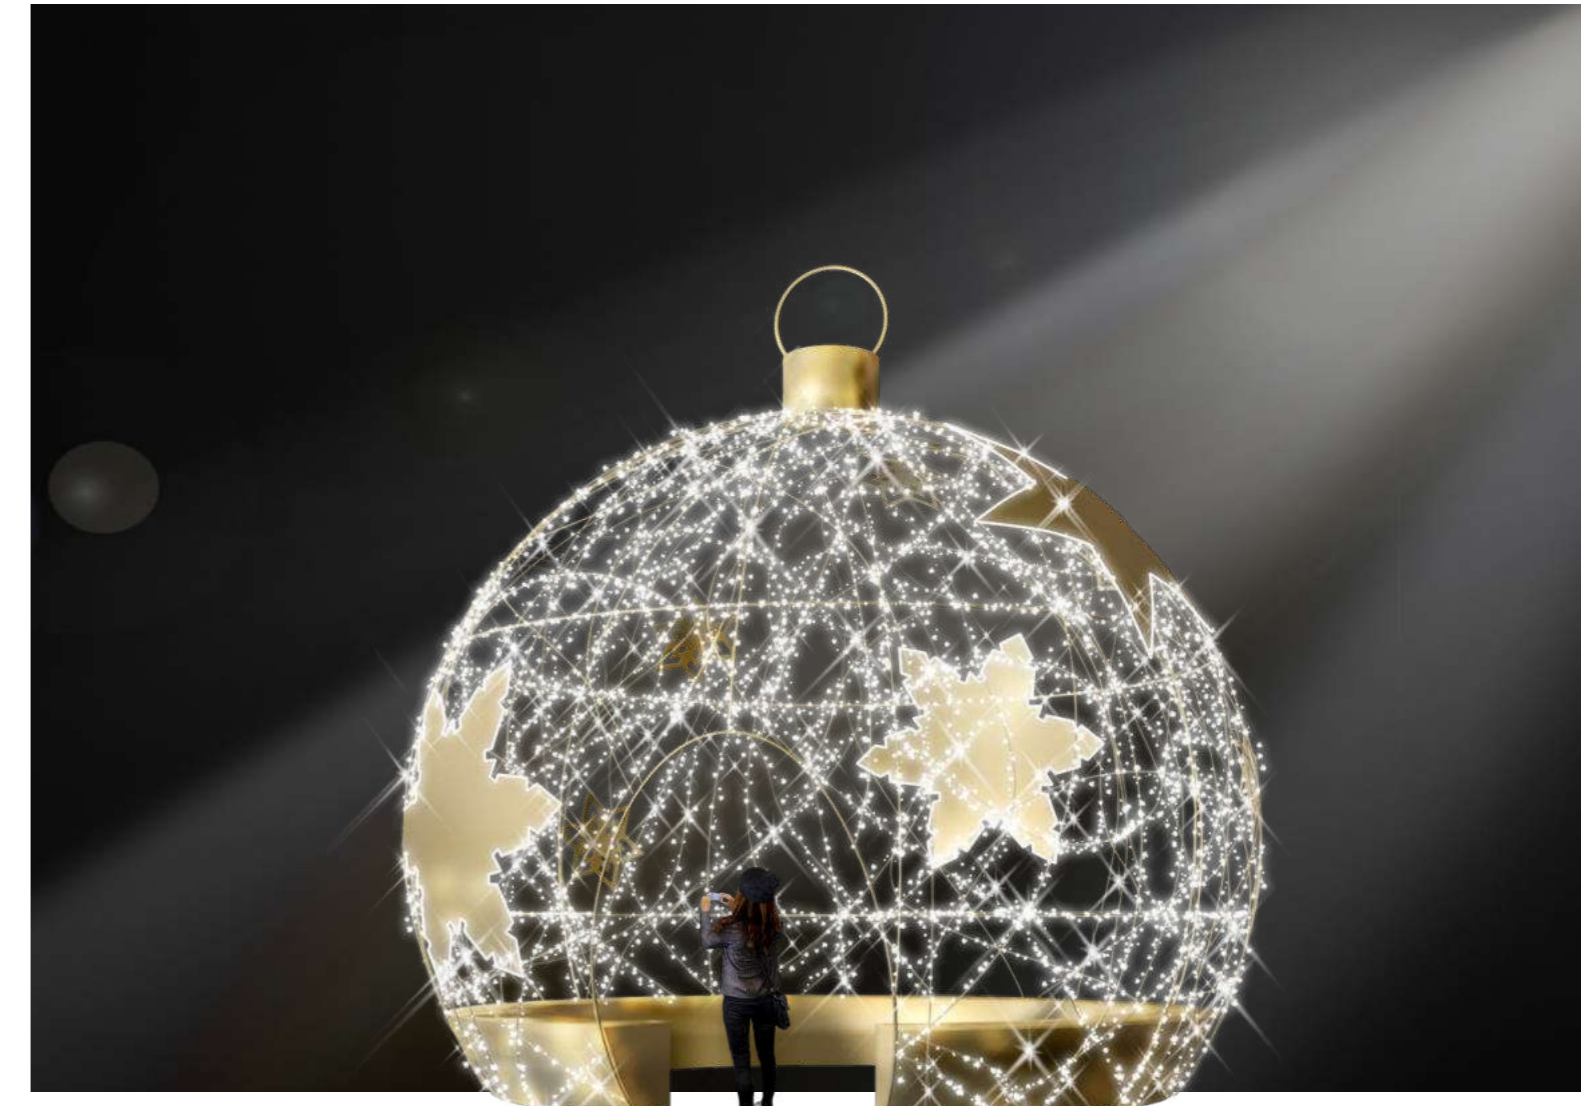

New

Giant Deco Ball

Giant Deco Ball
931-970 | LED | ~300 x 400 x 300 cm | ~300 kg | ~108 W

info
Construction Colour gold / Konstruktionsfarbe Gold
Including / Inklusive QuickFix™ 36V Power Supply

Giant Star Flake Ball

Giant Star Flake Ball
680-610 | LED | ~500 x 500 x 500 cm | ~500 kg | ~295 W

info
Construction Colour gold / Konstruktionsfarbe Gold
Including / Inklusive QuickFix™ 36V Power Supply