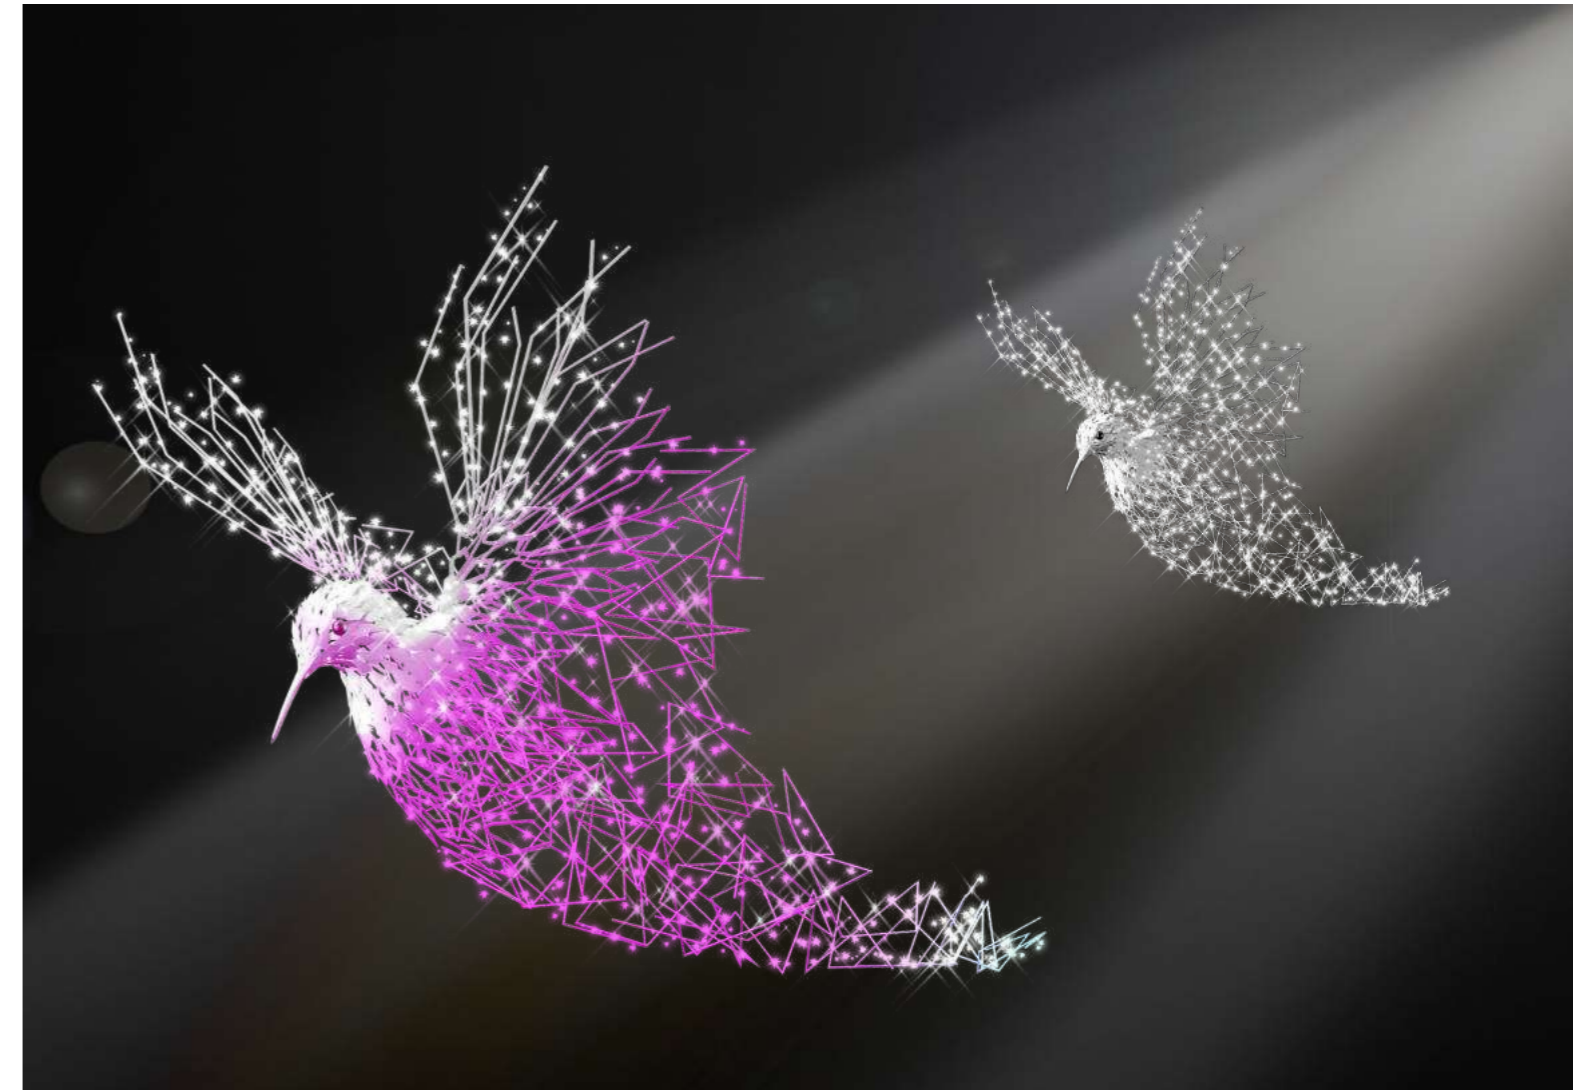

Hummingbird

Hummingbird i-String RGB

680-031 | | ~400 x 421 x 521 cm | ~114 kg | ~345 W

Hummingbird White*

680-030 | | ~400 x 421 x 521 cm | ~107 kg | ~91 W

Hummingbird Gold

680-032 | | ~400 x 421 x 521 cm | ~107 kg | ~91 W

info

Construction Colour gold / Konstruktionsfarbe Gold

Construction Colour white / Konstruktionsfarbe Weiß

Including / Inklusive QuickFix™ 36V Power Supply

* Excluding / Exklusive QuickFix™ 36V Power Supply