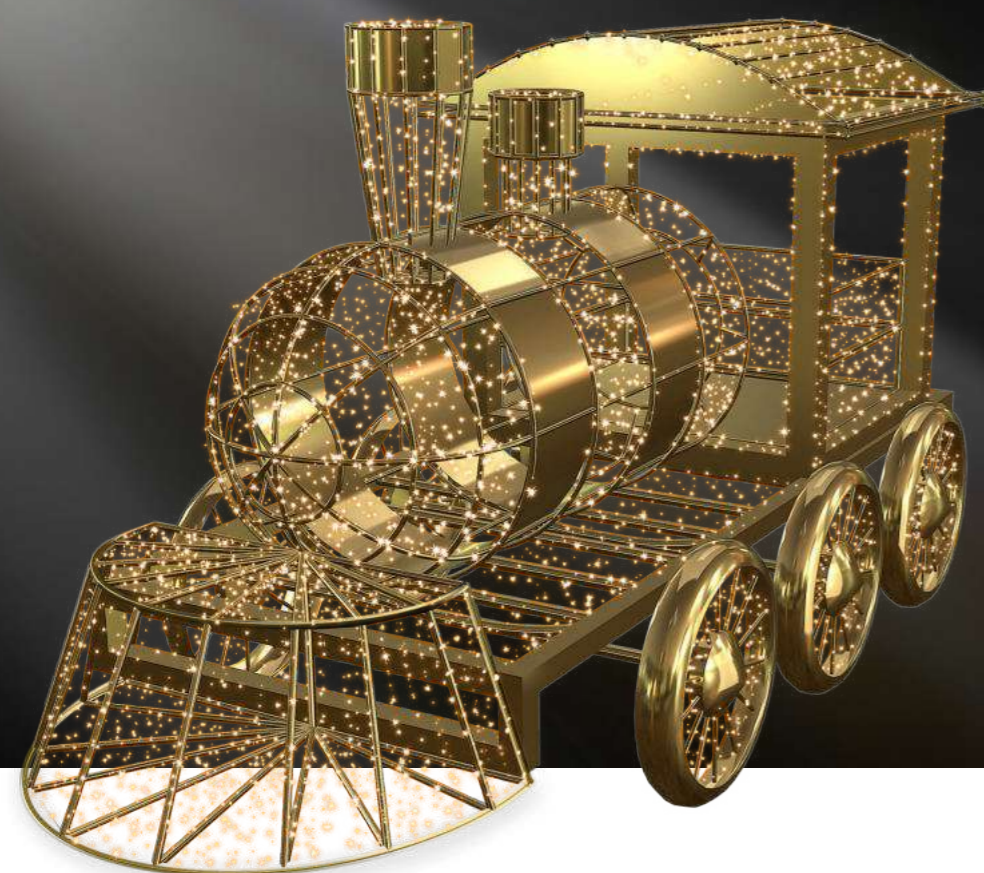

New

Santa Train

Santa Train
931-998 | LED | ~376 x 200 x 175 cm | ~213 kg | ~80 W

info

Construction Colour gold / Konstruktionsfarbe Gold

Including / Inklusive QuickFix™ 36V Power Supply

New