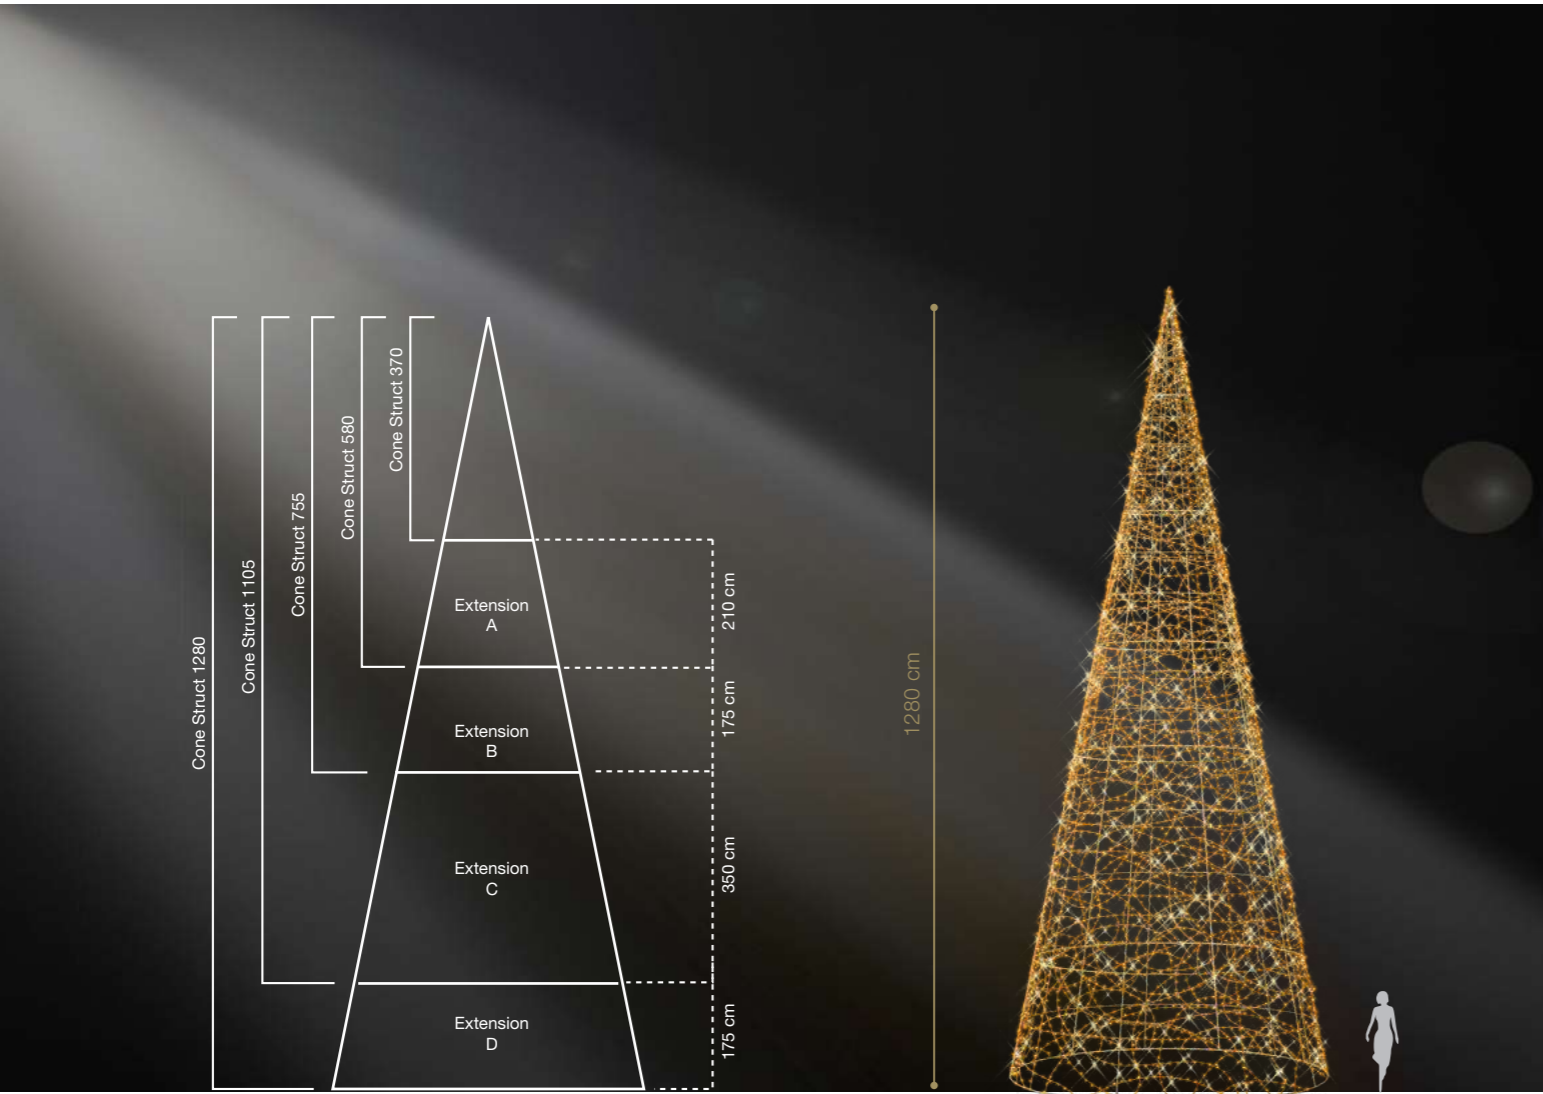

Cone Struct Extension Modul

Cone Struct Extension A

680-190			~234 x 210 x 234 cm	~30 kg	~50 W
680-191			~234 x 210 x 234 cm	~30 kg	~50 W

Cone Struct Extension B

680-192			~305 x 175 x 305 cm	~52 kg	~81 W
680-193			~305 x 175 x 305 cm	~52 kg	~81 W

Cone Struct Extension C

680-194			~446 x 350 x 446x cm	~132 kg	~180 W
680-195			~446 x 350 x 446x cm	~132 kg	~180 W

Cone Struct Extension D

680-196			~516 x 175 x 516 cm	~106 kg	~104 W
680-197			~516 x 175 x 516 cm	~106 kg	~104 W

info

Construction Colour gold / Konstruktionsfarbe Gold

Construction Colour white / Konstruktionsfarbe Weiß

Including / Inklusive QuickFix™ 36V Power Supply

Cone Struct

Cone Struct 220

680-198			~50 x 220 x 50 cm	~12 kg	~9 W
680-199			~50 x 220 x 50 cm	~12 kg	~9 W

Cone Struct 280

680-200			~65 x 280 x 65 cm	~21 kg	~11 W
680-201			~65 x 280 x 65 cm	~11 kg	~11 W

info

Construction Colour gold / Konstruktionsfarbe Gold

Construction Colour white / Konstruktionsfarbe Weiß

Including / Inklusive QuickFix™ 36V Power Supply