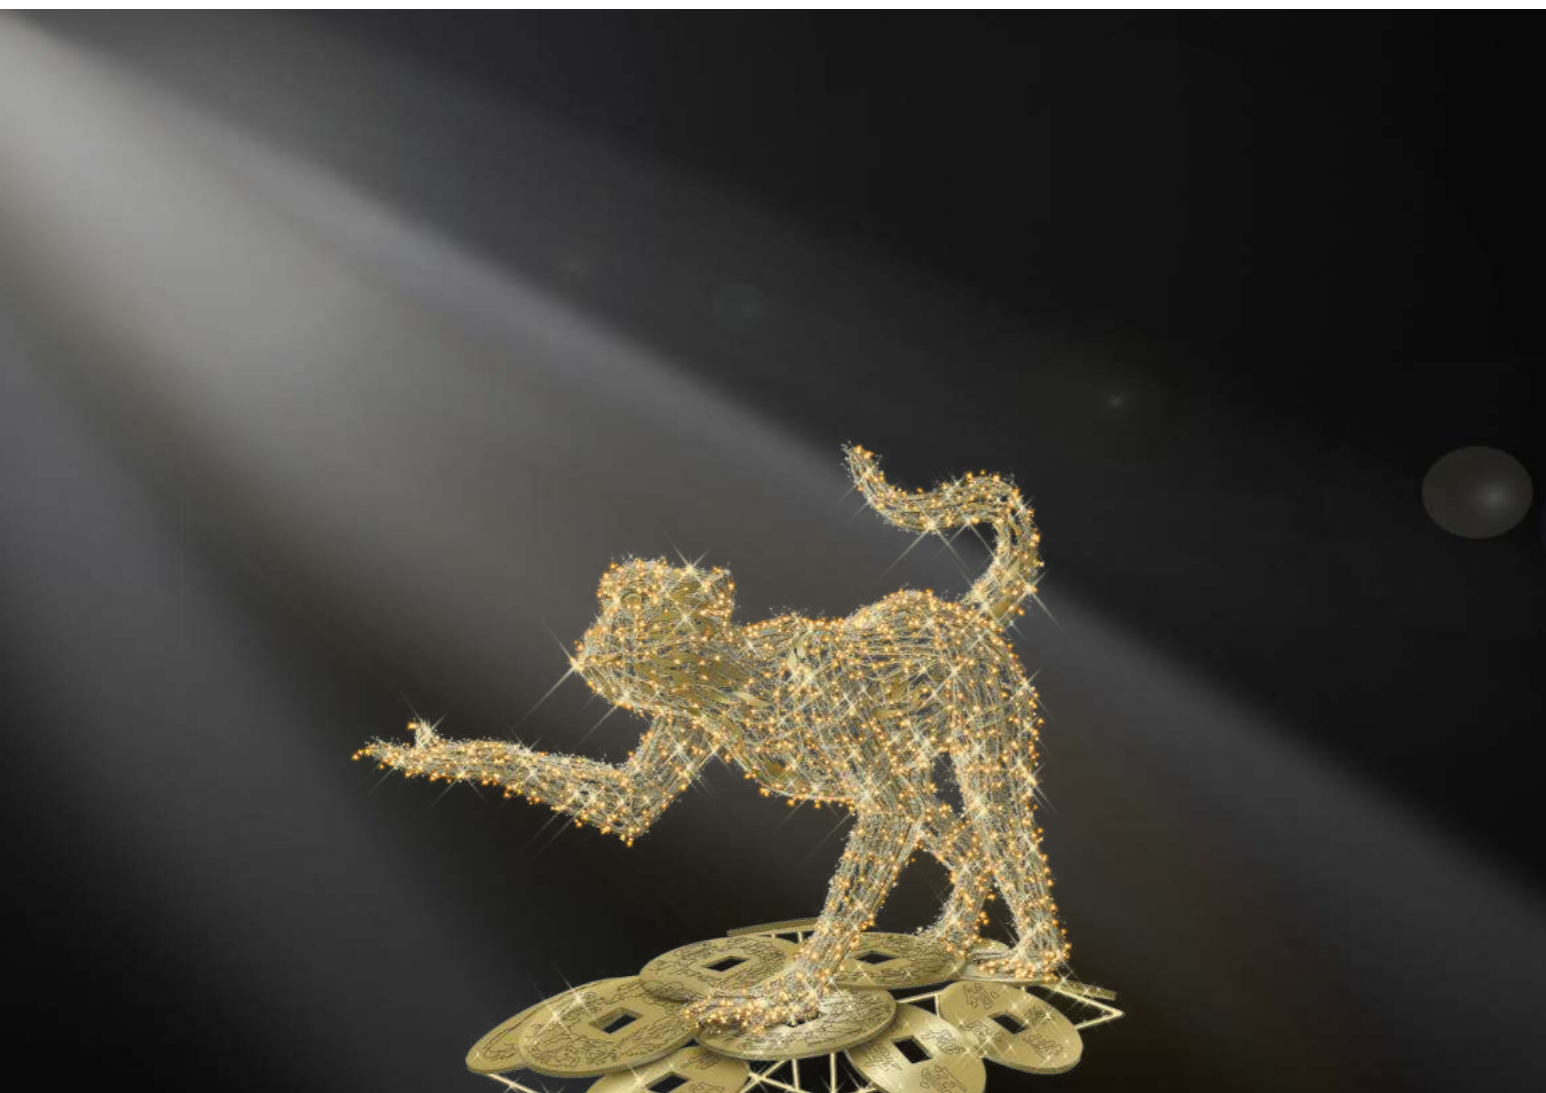

Trotting Graceful Stag / Indoor

680-022 | LED | ~475 x 480 x 125 cm | ~80 kg | ~72 W

info

Construction Colour gold / Konstruktionsfarbe Gold

Including / Inklusive QuickFix™ 36V Power Supply

Monkey

680-023 | LED | ~436 x 365 x 235 cm | ~206 kg | ~357 W