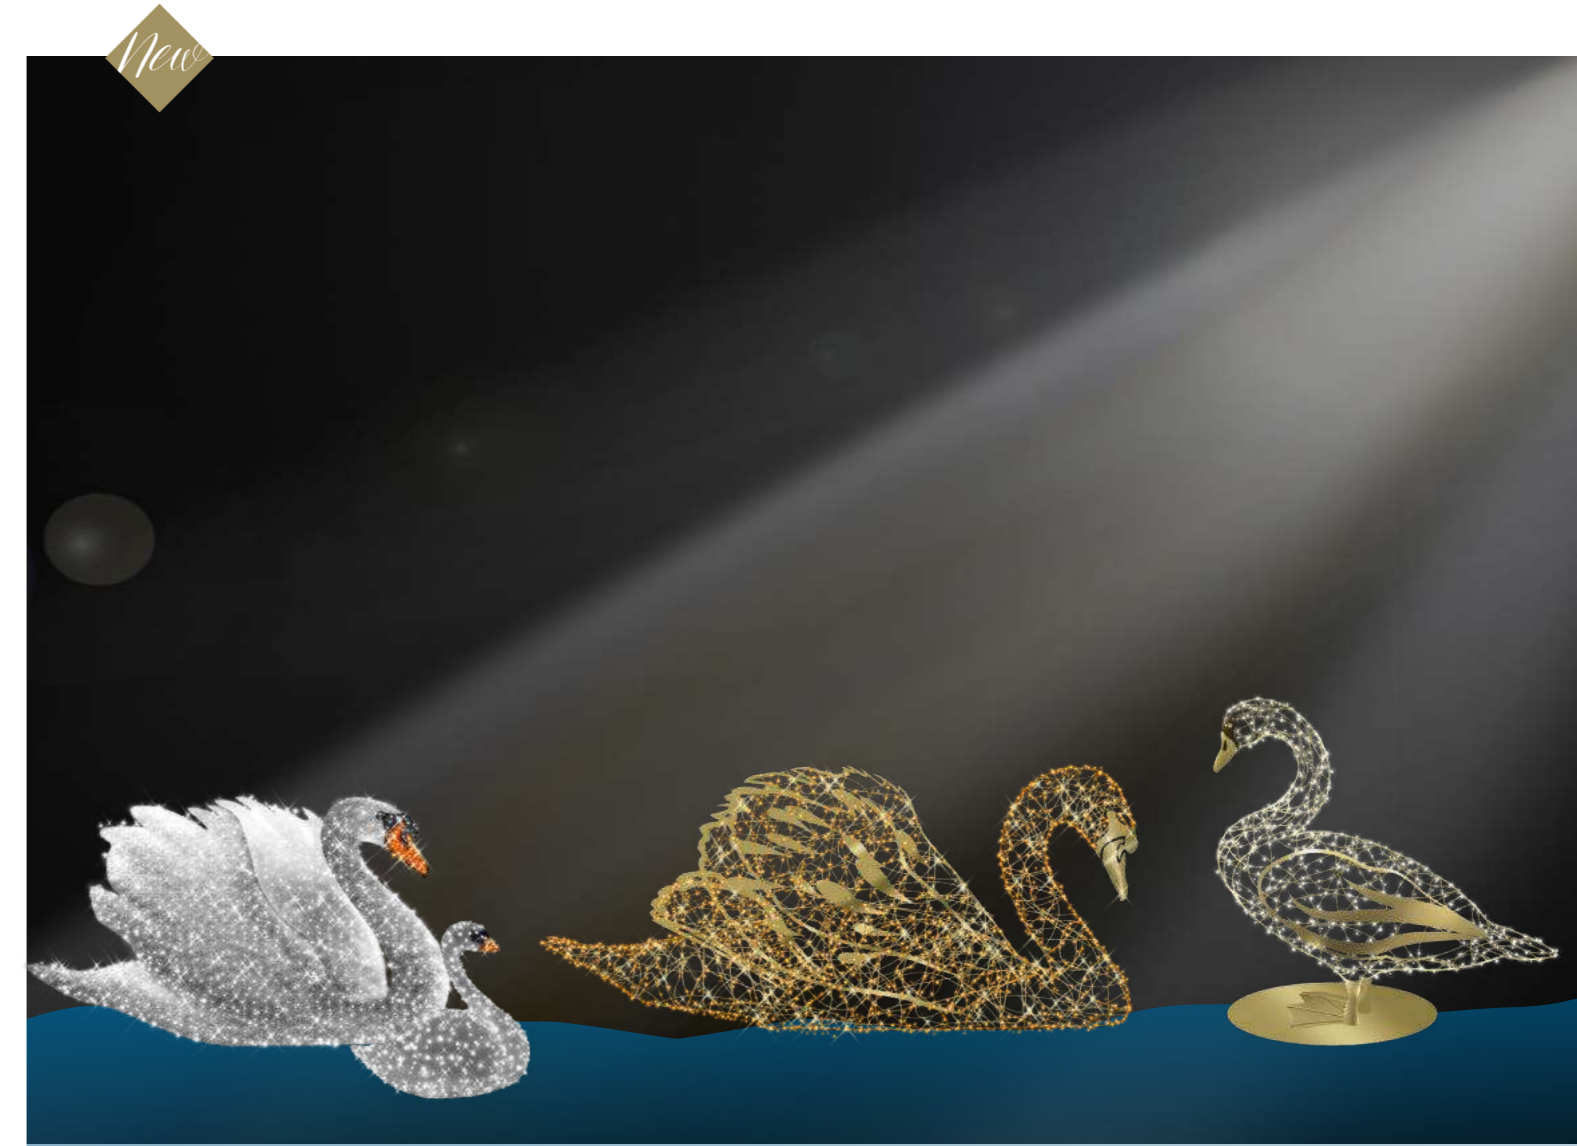

 Including / Inklusive QuickFix™ 36V Power Supply

Mesh material included / Netzstoff eingearbeitet

Orca Whale

Orca Whale
680-632 |   | ~700 x 270 x 400 cm | ~113 kg | ~153 W

Pedestal
680-633 |  | ~800 x 100 x 800 cm | ~1000 kg