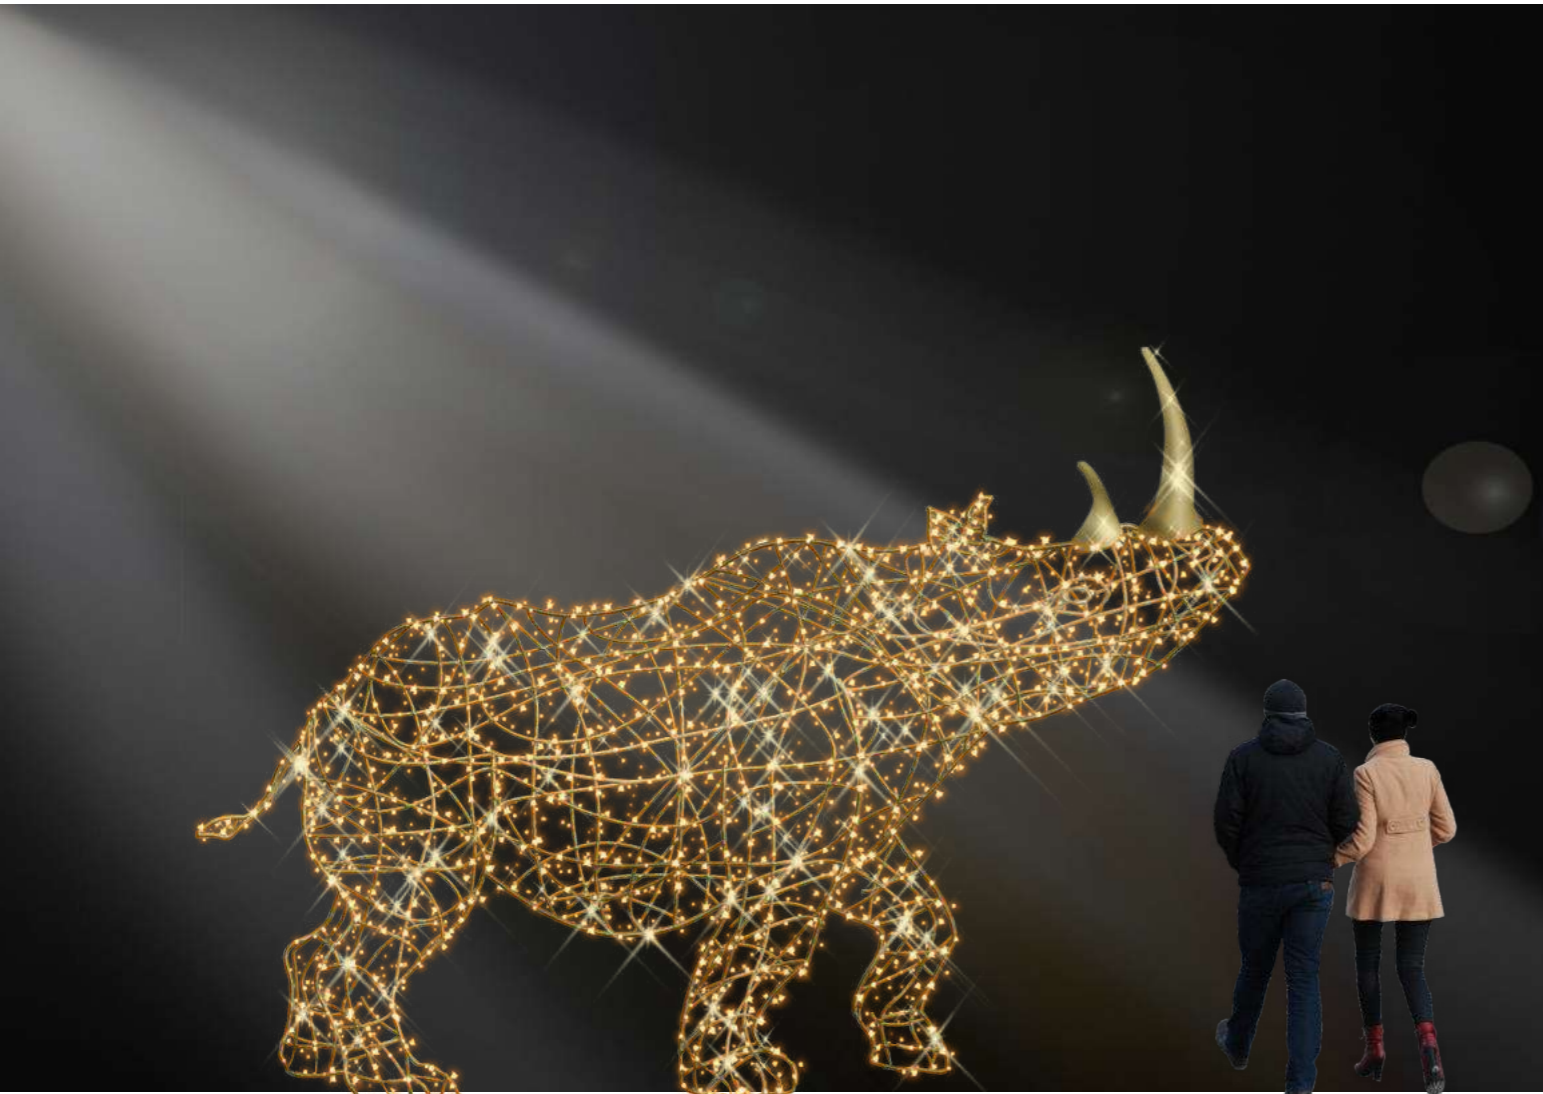

African Rhino

680-037 | LED | ~410 x 350 x 160 cm | ~350 kg | ~104 W

info

Construction Colour gold / Konstruktionsfarbe Gold

Including / Inklusive QuickFix™ 36V Power Supply