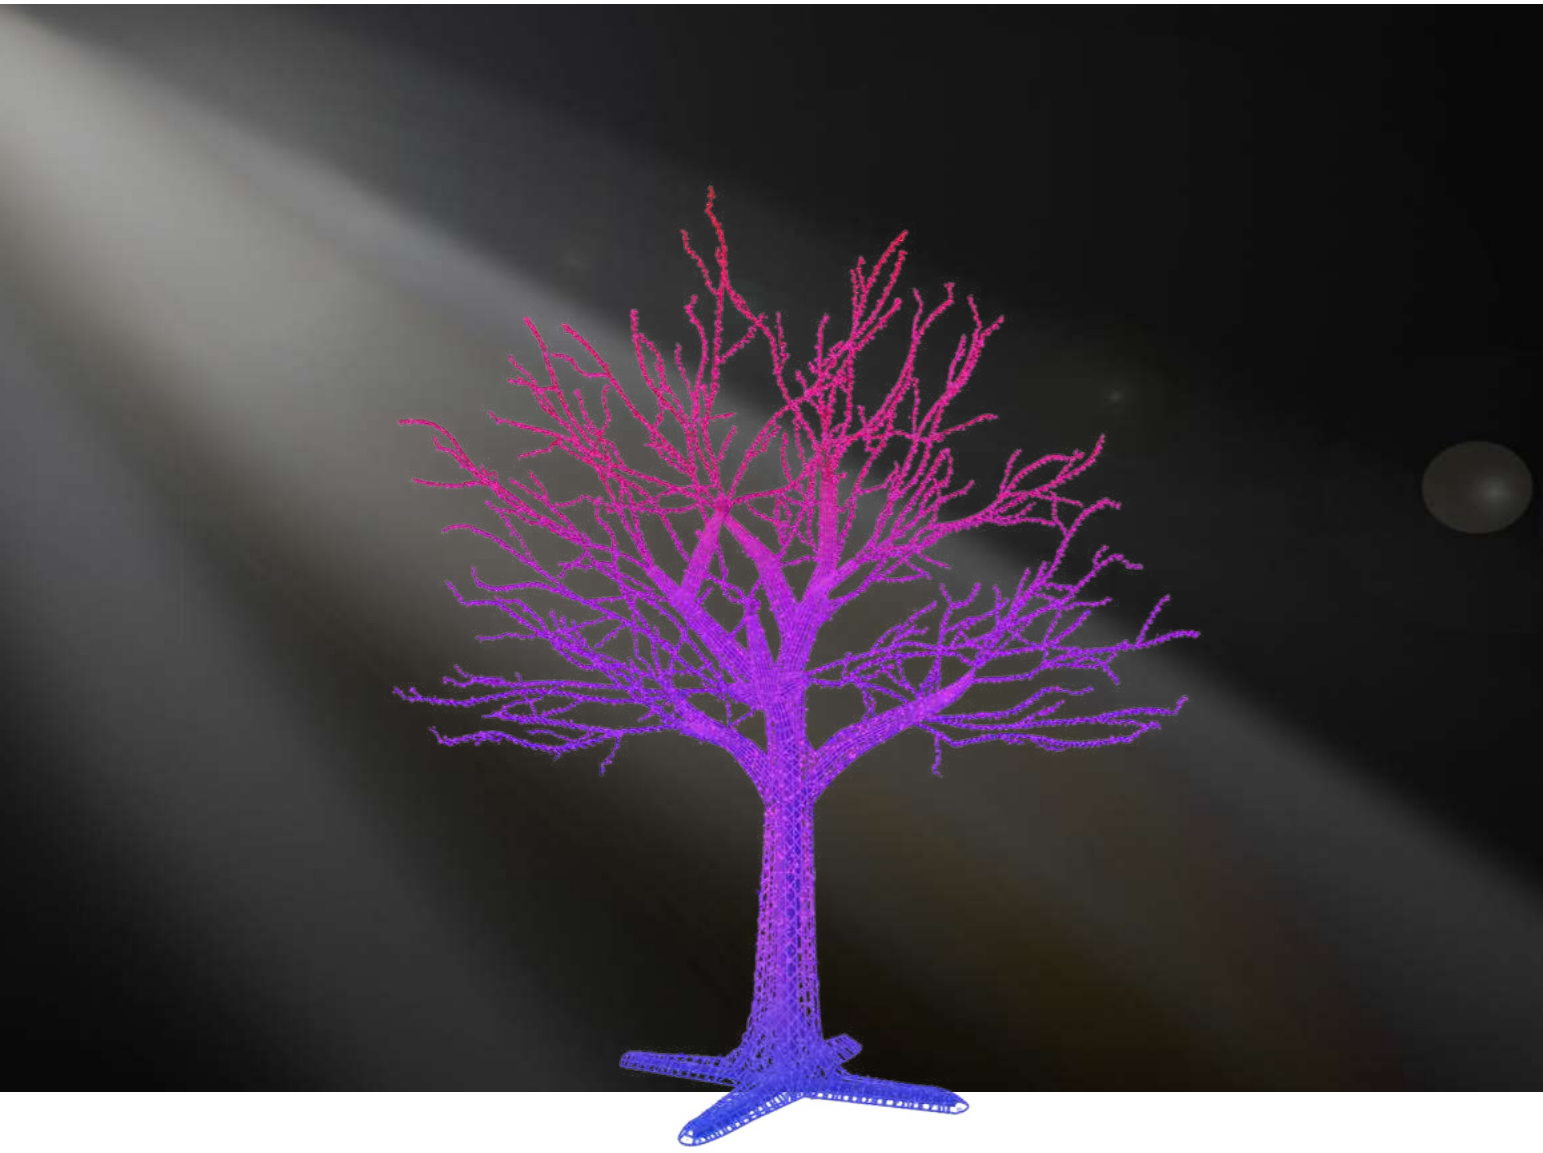

Artificial Tree i-string

Artificial Tree – i-String RGB

680-602 | | ~500 x 550 x 500 cm | ~276 kg | ~668 W

info

Construction Colour white / Konstruktionsfarbe Weiß

Including / Inklusive QuickFix™ 36V Power Supply

Orbital Tree

Orbital Tree – i-String

680-616 | | ~255 x 500 x 255 cm | ~280 kg | ~142 W

Orbital Tree – brilliant white

680-466 | | ~255 x 500 x 255 cm | ~220 kg | ~142 W

info

Including / Inklusive QuickFix™ 36V Power Supply