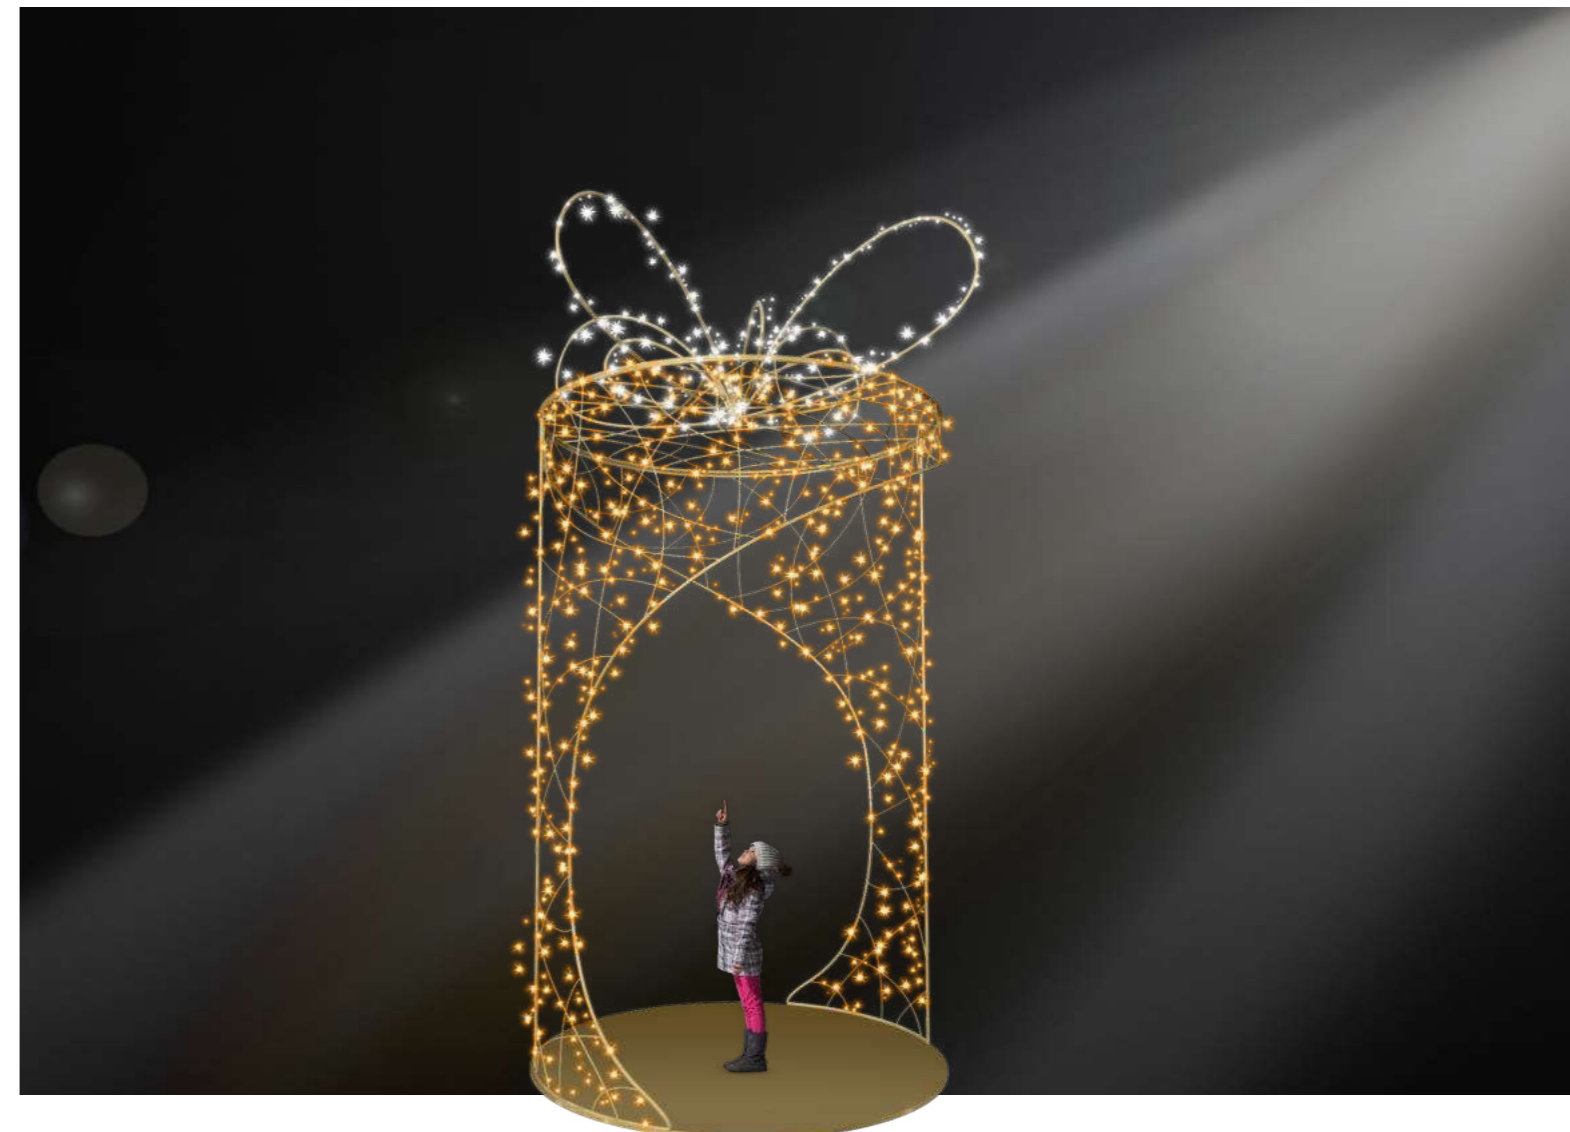

Winter Arch

620-837 | LED | ~497 x 372 x 184 cm | ~305 kg | ~139 W

info

Construction Colour gold / Konstruktionsfarbe Gold

Including / Inklusive QuickFix™ 36V Power Supply

Stargate

Stargate
680-573 | LED | ~650 x 490 x 120 cm | ~360 kg | ~232 W