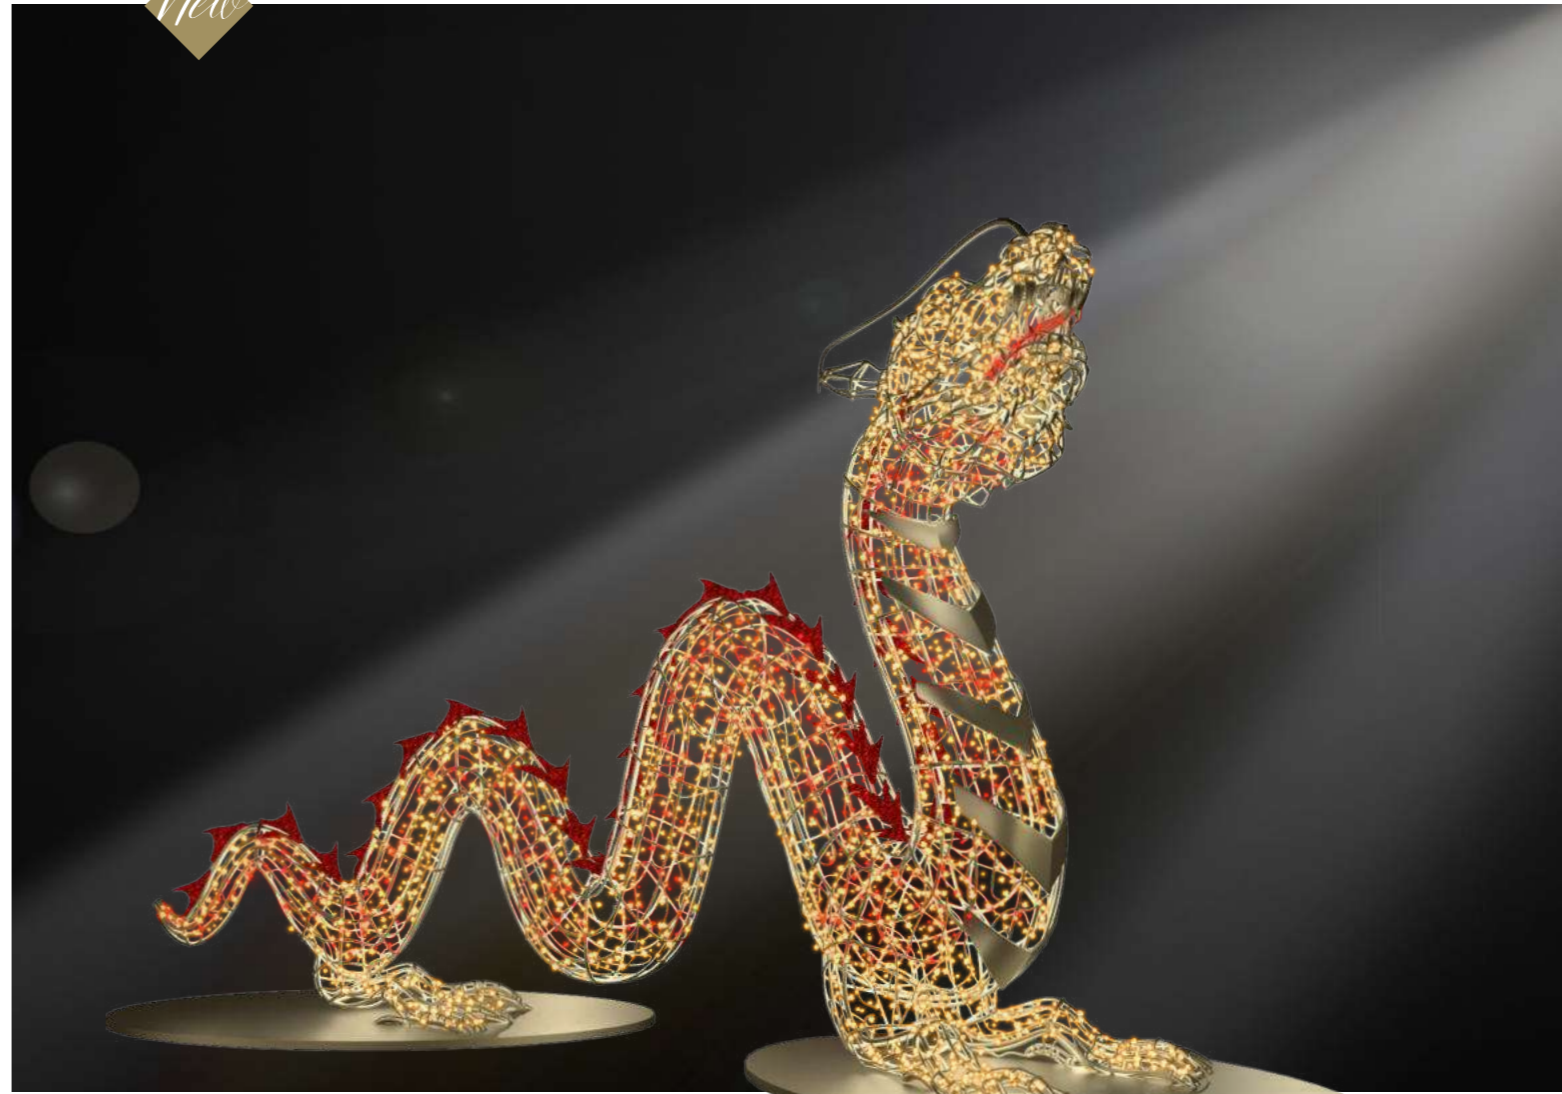

Chinese Dragon

Chinese Dragon
620-637 | LED LED | ~574 x 340 x 285 cm | ~360 kg | ~115 W

- info
- Construction Colour gold / Konstruktionsfarbe Gold
- Carpet red / Teppich Rot
- Including / Inklusive QuickFix™ 36V Power Supply